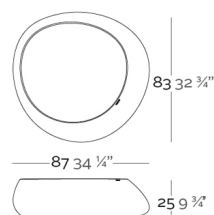

Weight

7 Kg

STONE Coffee Table
STONE Mesa

Finishes

BASIC

Ref. 55007

Matt Polyethylene

LACQUERED