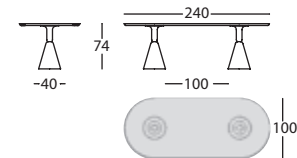

284.74.ZLH
PION MESA COMEDOR 240X100X74
PION DINING TABLE 240X100X74
PION TABLE REPAS 240X100X74

0,48 m³ / 3 Package / 77 kg