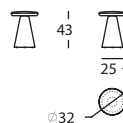

0,56 m³ / 3 Package / 173 kg

284.74.WLH.A6.Q
 PION PETRA 200X100X74 CUARZO
 PION PETRA 200X100X74 QUARTZITE
 PION PETRA 200X100X74 QUARTZITE

0,56 m³ / 3 Package / 173 kg

284.74.ZLH
 PION MESA COMEDOR 240X100X74
 PION DINING TABLE 240X100X74
 PION TABLE REPAS 240X100X74

0,48 m³ / 3 Package / 77 kg

284.74.ZLH.A6.G
 PION PETRA 240X100X74 EMERADOR GOLD
 PION PETRA 240X100X74 EMERADOR GOLD
 PION PETRA 240X100X74 EMPEREUR OR

0,61 m³ / 3 Package / 197 kg

284.74.ZLH.A6.Q
 PION PETRA 240X100X74 CUARZO
 PION PETRA 240X100X74 QUARTZITE
 PION PETRA 240X100X74 QUARTZITE

0,61 m³ / 3 Package / 197 kg

284.74.Z94
 * PION MESA CONFERENCIA 364X108X74
 * PION CONFERENCE TABLE 364X108X74
 * PION TABLE DE CONFÉRENCE 364X108X74

0,9 m³ / 4 Package / 172 kg

284.48
 PION BANQUETA D32X43
 PION STOOL D32X43
 PION TABOURET D32X43