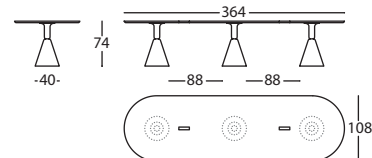

0,26 m³ / 2 Package / 42 kg

284.74.WLH
 PION MESA COMEDOR 200X100X74
 PION DINING TABLE 200X100X74
 PION TABLE REPAS 200X100X74

0,45 m³ / 3 Package / 73 kg

284.74.WLH.A6.G
 PION PETRA 200X100X74 EMERADOR GOLD
 PION PETRA 200X100X74 EMERADOR GOLD
 PION PETRA 200X100X74 EMPEREUR OR

0,56 m³ / 3 Package / 173 kg

284.74.WLH.A6.Q
 PION PETRA 200X100X74 CUARZO
 PION PETRA 200X100X74 QUARTZITE
 PION PETRA 200X100X74 QUARTZITE

0,56 m³ / 3 Package / 173 kg

284.74.ZLH
 PION MESA COMEDOR 240X100X74
 PION DINING TABLE 240X100X74
 PION TABLE REPAS 240X100X74

0,48 m³ / 3 Package / 77 kg

284.74.ZLH.A6.G
 PION PETRA 240X100X74 EMERADOR GOLD
 PION PETRA 240X100X74 EMERADOR GOLD
 PION PETRA 240X100X74 EMPEREUR OR

0,61 m³ / 3 Package / 197 kg

284.74.ZLH.A6.Q
 PION PETRA 240X100X74 CUARZO
 PION PETRA 240X100X74 QUARTZITE
 PION PETRA 240X100X74 QUARTZITE