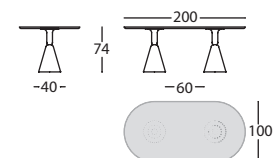

0,21 m³ / 2 Package / 36 kg

284.74.LH
 PION MESA COMEDOR D100X74
 PION DINING TABLE D100X74
 PION TABLE REPAS D100X74

0,23 m³ / 2 Package / 38 kg

284.74.NH
 PION MESA COMEDOR D120X74
 PION DINING TABLE D120X74
 PION TABLE REPAS D120X74

0,26 m³ / 2 Package / 42 kg

284.74.WLH
 PION MESA COMEDOR 200X100X74
 PION DINING TABLE 200X100X74
 PION TABLE REPAS 200X100X74

0,45 m³ / 3 Package / 73 kg

284.74.WLH.A6.G
 PION PETRA 200X100X74 EMERADOR GOLD
 PION PETRA 200X100X74 EMERADOR GOLD
 PION PETRA 200X100X74 EMPEREUR OR