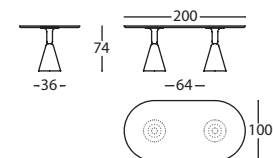

284.74.KH
 PION MESA COMEDOR D90X74
 PION DINING TABLE D90X74
 PION TABLE REPAS D90X74

0,21 m³ / 2 Package / 36 kg

284.74.KKH
 PION MESA COMEDOR 90X90X74
 PION DINING TABLE 90X90X74
 PION TABLE REPAS 90X90X74

0,21 m³ / 2 Package / 36 kg

284.74.LH
 PION MESA COMEDOR D100X74
 PION DINING TABLE D100X74
 PION TABLE REPAS D100X74

0,23 m³ / 2 Package / 38 kg

284.74.NH
 PION MESA COMEDOR D120X74
 PION DINING TABLE D120X74
 PION TABLE REPAS D120X74

0,26 m³ / 2 Package / 42 kg

284.74.WLH
 PION MESA COMEDOR 200X100X74
 PION DINING TABLE 200X100X74
 PION TABLE REPAS 200X100X74

0,45 m³ / 3 Package / 73 kg

284.74.WLH.A6.G
 PION PETRA 200X100X74 EMERADOR GOLD
 PION PETRA 200X100X74 EMERADOR GOLD
 PION PETRA 200X100X74 EMPEREUR OR