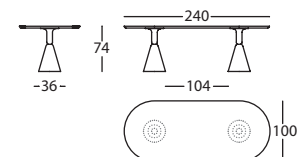

0,21 m³ / 2 Package / 36 kg

284.74.LH
 PION MESA COMEDOR D100X74
 PION DINING TABLE D100X74
 PION TABLE REPAS D100X74

0,23 m³ / 2 Package / 38 kg

284.74.NH
 PION MESA COMEDOR D120X74
 PION DINING TABLE D120X74
 PION TABLE REPAS D120X74

0,26 m³ / 2 Package / 42 kg

284.74.WLH
 PION MESA COMEDOR 200X100X74
 PION DINING TABLE 200X100X74
 PION TABLE REPAS 200X100X74

0,45 m³ / 3 Package / 73 kg

284.74.WLH.A6.G
 PION PETRA 200X100X74 EMERADOR GOLD
 PION PETRA 200X100X74 EMERADOR GOLD
 PION PETRA 200X100X74 EMPEREUR OR

0,56 m³ / 3 Package / 173 kg

284.74.WLH.A6.Q
 PION PETRA 200X100X74 CUARZO
 PION PETRA 200X100X74 QUARTZITE
 PION PETRA 200X100X74 QUARTZITE

0,56 m³ / 3 Package / 173 kg

284.74.ZLH
 PION MESA COMEDOR 240X100X74
 PION DINING TABLE 240X100X74
 PION TABLE REPAS 240X100X74

0,48 m³ / 3 Package / 77 kg

284.74.ZLH.A6.G
 PION PETRA 240X100X74 EMERADOR GOLD
 PION PETRA 240X100X74 EMERADOR GOLD
 PION PETRA 240X100X74 EMPEREUR OR

0,61 m³ / 3 Package / 197 kg

284.74.ZLH.A6.Q
 PION PETRA 240X100X74 CUARZO
 PION PETRA 240X100X74 QUARTZITE
 PION PETRA 240X100X74 QUARTZITE