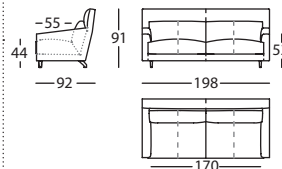

269.11.V.5

FOLK SOFA 198
FOLK SOFA 198
FOLK CANAPE 198

1,79 m³ / 1 Pack. / 56 kg

269.35.V.5

FOLK FUNDA CABEZAL SOFA 198
FOLK HEADREST COVER SOFA 198
FOLK HOUSSE TÊTIÈRE CANAPE 198
- m³ / - Pack. / - kg