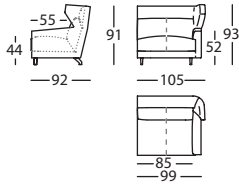

269.122.K.R.D

FOLK MODULO 90 BR OREJERO DCHO
FOLK MOD 90 WING RIGHT ARM
FOLK MOD 90 BRAS À OREILLE DROIT

0,98 m³ / 1 Pack. / 27 kg

269.35.K.R.D

FOLK FUNDA CABEZAL MOD 90 BR OREJERO DCHO
FOLK HEADREST COVER MOD 90 WING RIGHT ARM
FOLK HOUSSE TÊTIÈRE M 90 BRAS À OREILLE DROIT
- m³ / - Pack. / - kg