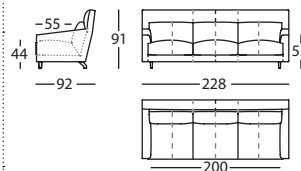

269.11.Y.5

FOLK SOFA 228
FOLK SOFA 228
FOLK CANAPE 228

2,06 m³ / 1 Pack. / 63 kg

269.35.Y.5

FOLK FUNDA CABEZAL SOFA 228
FOLK HEADREST COVER SOFA 228
FOLK HOUSSE TÊTIÈRE CANAPE 228
- m³ / - Pack. / - kg