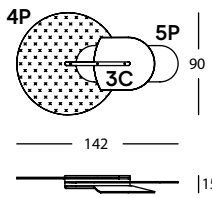

315.F453E
BEETLE CONFIG. 453E

315.F453E
0,14 m² / 1 Pack. / 10,9 kg

315.3A.4P
BEETLE PANEL 4 PLANO
BEETLE PANEL 4 FLAT
BEETLE PANNEAU 4 PLAT

315.3A.5P
BEETLE PANEL 5 PLANO
BEETLE PANEL 5 FLAT
BEETLE PANNEAU 5 PLAT

315.3A.3C
BEETLE PANEL 3 CONCAVO
BEETLE PANEL 3 CONCAVE
BEETLE PANNEAU 3 CONCAVE

315.3H.E
BEETLE SOPORTE E
BEETLE SUPPORT E
BEETLE SUPPORT E