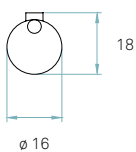

Romanica / SMALL WALL

by Mariví Calvo

REF. ROM50 A 28 & ROM30 A 28
Románica Medium & Small

References

ROM30 A

Certificates

Class I

220 - 250V

Wood shade colours

	20 Ivory White
	21 Natural Cherry
	22 Natural Beech
	24 Yellow
	25 Orange
	26 Red
	28 Blue
	29 Grey
	30 Turquoise
	31 Chocolate
	32 Pink

Components

Back plate
Brushed nickel

Box size
24 x 24 x 42 cm

Box volume
0,024 m³

Weight
Gross - 1,5 Kg
Net - 0,5 Kg

Recommended bulbs (Not Included)

E27

CFL Double tube
1 x 20 W max.

or

CFL Double tube DIM
1 x 18 W max.

or

REF. ROM50 A 28 & ROM30 A 28
Romanica Medium & Small

Components

Back plate
Brushed nickel

Box size
31 x 31 x 57 cm

Box volume
0,055 m³

Weight
Gross - 2,5 Kg
Net - 0,6 Kg

Recommended bulbs (Not Included)

E27