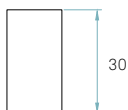

Romanica / SMALL WALL

by Mariví Calvo

REF. ROM50 A 28 & ROM30 A 28
Románica Medium & Small

References

ROM30 A

Certificates

Class I

220 - 250V

Wood shade colours

	20 Ivory White
	21 Natural Cherry
	22 Natural Beech
	24 Yellow
	25 Orange
	26 Red
	28 Blue
	29 Grey
	30 Turquoise
	31 Chocolate
	32 Pink

Components

Back plate
Brushed nickel

Box size
24 x 24 x 42 cm

REF. ROM50 A 28 & ROM30 A 28
Romanica Medium & Small

Components

Back plate
Brushed nickel

Box size
31 x 31 x 57 cm

Box volume
0,055 m³

Weight
Gross - 2,5 Kg
Net - 0,6 Kg

Recommended bulbs (Not Included)

E27