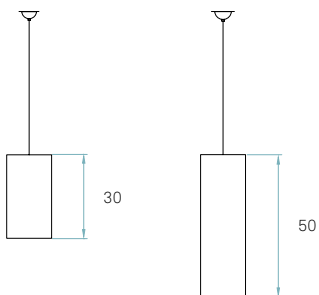

References

ROM30 S
ROM50 S

Certificates

Class I

220 - 250V

Wood shade colours

- 20 Ivory White
- 21 Natural Cherry
- 22 Natural Beech
- 24 Yellow
- 25 Orange
- 26 Red
- 28 Blue
- 29 Grey
- 30 Turquoise
- 31 Chocolate
- 32 Pink

Components

Metal canopy
Brushed Nickel
ø 10 cm - disc ø 14 cm

Electrical cable
Transparent
2 m drop

ROM30 S
Box size
24 x 24 x 42 cm

Box volume
0,024 m³

Weight
Gross - 1,7 Kg
Net - 0,8 Kg

ROM50 S
Box size
31 x 31 x 57 cm

Box volume
0,055 m³

Weight
Gross - 2,3 Kg
Net - 0,9 Kg

Recommended bulbs (Not Included)

E27

CFL Double tube
1 x 20 W max.

or

CFL Double tube DIM
1 x 18 W max.

or

LED Spherical DIM
1 x 11 W max.

Energy class