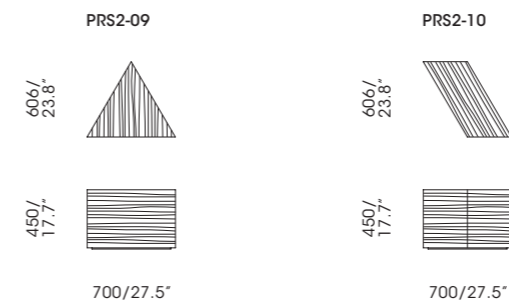

Optional add-on
velcro linking pads

Warranty
5 year structural

Note
indoor product

SEAT

OTTOMAN

SEAT

TABLE

WORKSTATION