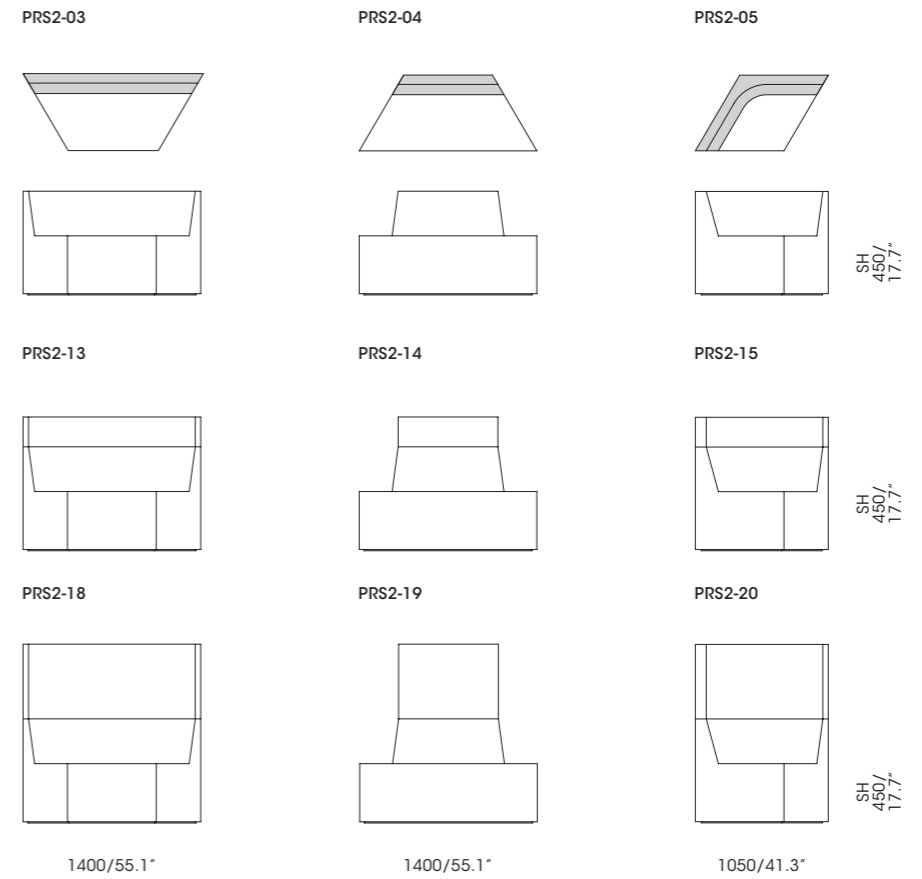

Optional add-on
velcro linking pads

Warranty
5 year structural

Note
indoor product

SEAT

OTTOMAN

SEAT

TABLE

WORKSTATION