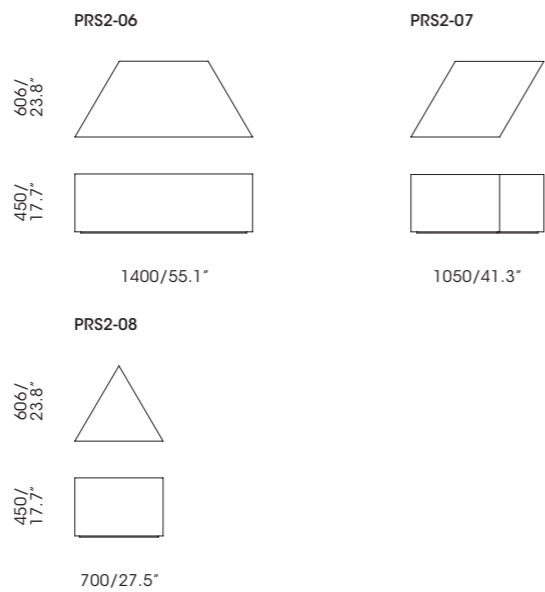

Optional add-on
velcro linking pads

Warranty
5 year structural

Note
indoor product

SEAT

OTTOMAN

SEAT

TABLE

WORKSTATION