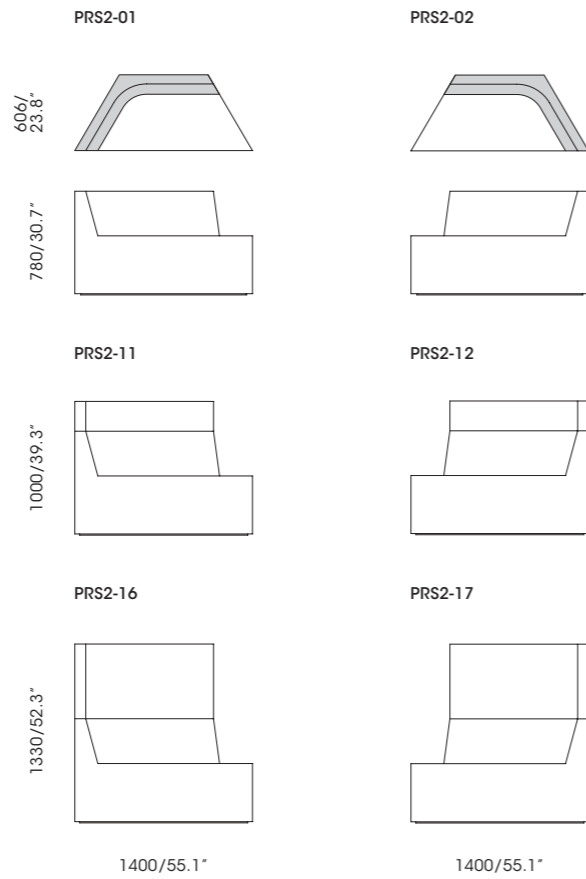

Optional add-on
velcro linking pads

Warranty
5 year structural

Note
indoor product

SEAT

OTTOMAN

SEAT

TABLE

WORKSTATION