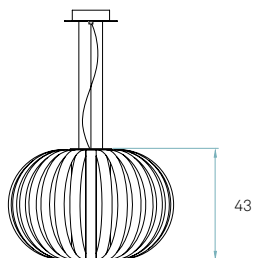

Poppy / SMALL SUSPENSION
by Burkhard Dämmer

REF. POPY SP 24
Poppy Small

References

Certificates

Class I
220 - 250V

Wood shade colours

- 20 Ivory White
- 21 Natural Cherry
- 22 Natural Beech
- 24 Yellow
- 25 Orange
- 26 Red
- 28 Blue
- 29 Grey
- 30 Turquoise
- 31 Chocolate
- 32 Pink

Components

Metal canopy
Brushed Nickel
ø 14 cm - disc ø 20 cm

Electrical cable
Transparent
2 m drop

Steel cable
3 x 2 m drop

Box size
66 x 66 x 62 cm

Box volume
0,27 m³

Weight
Gross - 6,9 Kg
Net - 2,6 Kg

Recommended bulbs (Not Included)

Components

Metal canopy
Brushed Nickel
ø 14 cm - disc ø 20 cm

Electrical cable
Transparent
2 m drop

Steel cable
3 x 2 m drop

Box size
76 x 76 x 77 cm

Box volume
0,445 m³

Weight
Gross - 8,4 Kg
Net - 2,9 Kg

Recommended bulbs (Not included)