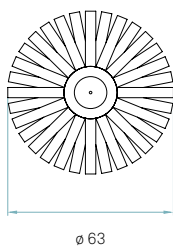

Poppy / SMALL SUSPENSION
by Burkhard Dämmer

REF. POPY SP 24
Poppy Small

References

Certificates

Class I
220 - 250V

Wood shade colours

- 20 Ivory White
- 21 Natural Cherry
- 22 Natural Beech
- 24 Yellow
- 25 Orange
- 26 Red
- 28 Blue
- 29 Grey
- 30 Turquoise
- 31 Chocolate
- 32 Pink

Components

Metal canopy
Brushed Nickel
ø 14 cm - disc ø 20 cm

Electrical cable
Transparent
2 m drop

Steel cable
3 x 2 m drop

Box size
66 x 66 x 62 cm

Box volume
0,27 m³

Weight
Gross - 6,9 Kg
Net - 2,6 Kg

Recommended bulbs (Not Included)

Components

Metal canopy
Brushed Nickel
ø 14 cm - disc ø 20 cm

Electrical cable
Transparent
2 m drop

Steel cable
3 x 2 m drop

Box size
76 x 76 x 77 cm

Box volume
0,445 m³

Weight
Gross - 8,4 Kg
Net - 2,9 Kg

Recommended bulbs (Not included)