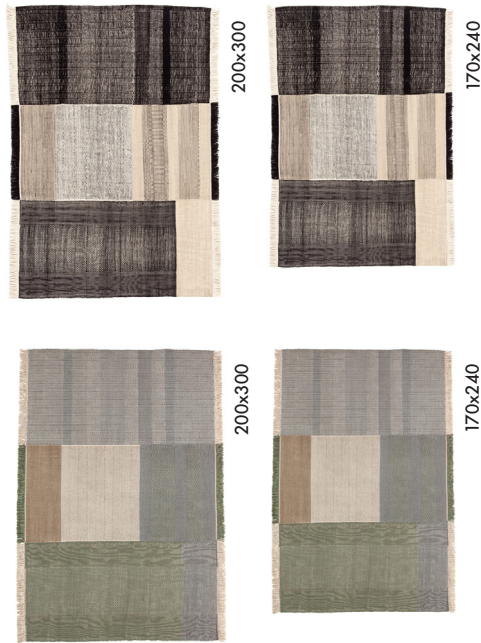

nanimarquina

Tres outdoor

Design by Nani Marquina + Elisa Padrón

Valid for outdoor use.
Válido para uso exterior.

Wet cleaning
Limpieza en húmedo

Dry cleaning not recommended
Lavado en seco no recomendado

Hang to dry
Secar al aire

Special sizes available.
Minimum size 170x240 cm.
Ask for terms and conditions of delivery.

Fiber. 100% recycled PET
Technique. Hand loomed
Type. Dhurrie
Density. 56,600 knots/m²
Total height. 8 mm
Weight. 2.9 kg/m²

Fibra. 100% PET reciclado
Técnica. Hand loomed
Tipo. Dhurrie
Densidad. 56.600 nudos/m²
Altura total. 8 mm
Peso. 2,9 kg/m²

Disponible en medidas especiales.
Medida mínima 170x240 cm.
Consultar condiciones y plazos de entrega.

Certifications

This rug meets the ASTM E648 Class I and CFR 16 Part 1630/1631 flammability requirements for floors.

This rug meets the light-fastness requirements in accordance with test methods EN ISO 105-B02 in accordance with EN 1307.