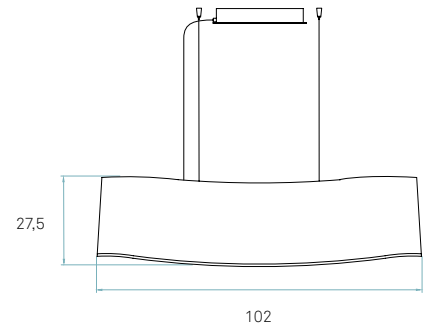

Details

Input Voltage	Luminous Flux *	CRI	Watt.	CCT	Lifetime (L70)
120 - 277V	760 lm	90	16 W	3000 K	40000h
220 - 240V					

* Measurements taken using Blue exterior & Yellow interior shades, Veneer Ref: 28 Blue & 24 Yellow