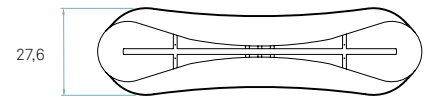

Details

Input Voltage	Luminous Flux *	CRI	Watt.	CCT	Lifetime (L70)
120 - 277V	760 lm	90	16 W	3000 K	40000h
220 - 240V					

* Measurements taken using Blue exterior & Yellow interior shades, Veneer Ref: 28 Blue & 24 Yellow