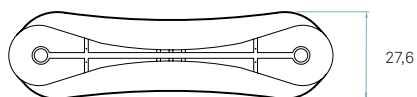

New Wave

by Ray Power

References

Certificates

Class I

220 - 250V

Wood shade colours

Exterior & Interior

26 Red / 24 Yellow

or

Exterior & Interior

30 Turquoise / 24 Yellow

or

Exterior & Interior

28 Blue / 24 Yellow

or

Exterior & Interior

21 Cherry / 20 White

If you would like any other colour combinations please consult with our offices.

Components

Metal canopy
Brushed Nickel
ø 10 cm - disc ø 14 cm

Electrical cable
Transparent 2 m drop

Steel cable
4 x 2 m drop

Box size
121 x 31 x 34 cm

Box volume
0,128 m³

Weight
Gross - 4,9 Kg
Net - 1,9 Kg

Recommended bulbs (Not Included)

E27

CFL Mini Globe
2 x 9 W max.

or

CFL Spherical DIM
2 x 11 W max.

or

LED Spherical
2 x 16,5 W max.

Energy class