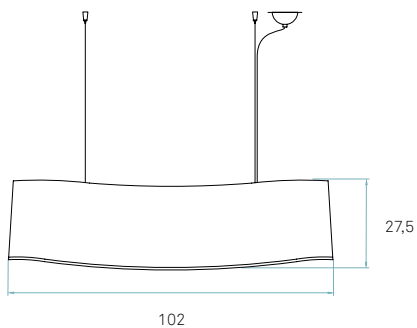

New Wave

by Ray Power

REF. NWA S 26-24
New Wave

References

Certificates

Class I

220 - 250V

Wood shade colours

or

Exterior & Interior

21 Cherry / 20 White

If you would like any other colour combinations please consult with our offices.

Components

Metal canopy
Brushed Nickel
ø 10 cm - disc ø 14 cm

Electrical cable
Transparent 2 m drop

Steel cable
4 x 2 m drop

Box size
121 x 31 x 34 cm

Box volume
0,128 m³

Weight
Gross - 4,9 Kg
Net - 1,9 Kg

Recommended bulbs (Not Included)

E27

CFL Mini Globe
2 x 9 W max.

or

REF. NWAV S LED 28-24
New Wave

Components

Metal canopy
Brushed Nickel
34 x 11,5 x 5 cm

Electrical cable
Transparent 2 m drop

Steel cable
4 x 2 m drop

Packaging

Box size
121 x 31 x 34 cm

Box volume
0,128 m³