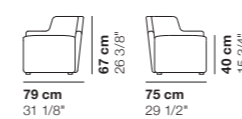

cod. 3300 / A_small armchair with feet H.67