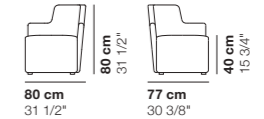

cod. 3302 / A_small armchair with feet H.80