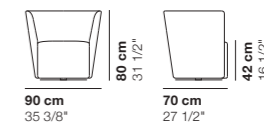

cod. 3305 / A_swivel small armchair H.100

cod. 3306 / A_low stool with feet

cod. 3400 / B_armchair with feet H.80

cod. 3401 / B_swivel armchair H.80

cod. 3402 / B_2 seater H.80

cod. 3403 / B_3 seater H.80

cod. 3404 / B_3 seater major H.80