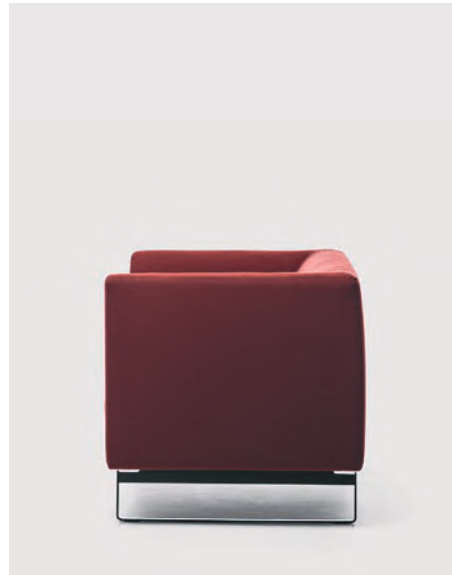

TAILOR

ARMCHAIR / SMALL ARMCHAIR / SOFA / SMALL SOFA

**TAILOR** cod. 4075  
3 seater /  
**MIL** cod. 9095 / 9096  
Coffee table

TAILOR

ARMCHAIR / SMALL ARMCHAIR / SOFA / SMALL SOFA

**TAILOR** cod. 4075  
3 seater

TAILOR

**TAILOR** cod. 9071  
Small sofa /  
**TAILOR** cod. 4070  
Small armchair /  
**TAILOR** cod. 9075  
3 seater

Opposite page:  
**TAILOR** cod. 4075  
3 seater

ARMCHAIR / SMALL ARMCHAIR / SOFA / 3 SEATER