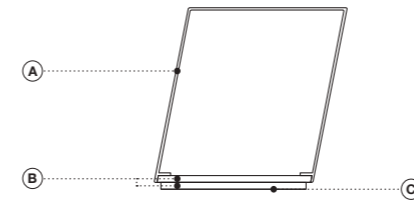

Dati tecnici · Technical data · Données techniques · Technische Angaben

A. Acciaio
B. MDF
C. Feltro

A. Steel
B. MDF
C. Felt

A. Acier
B. MDF
C. Felt

A. Stahl
B. MDF
C. Filz

Finiture · Finishes · Finitions · Ausführungen

Avorio
Ivory
Ivoire
Elfenbein

Fango
Mud
Boue
Schlamm

Prugna
Plum
Prune
Pflaume

Cioccolato
Chocolate
Chocolat
Schokolade

Nero pece
Pitch black
Poix noir
Pech Schwarz

Tè verde
Green tea
Thé vert
Grüner Tee

Fiordaliso
Cornflower
Bleuet
Kornblume

Laccato bronzo
Lacquered bronze
Laqué bronze
Bronze lackiert

Laccato ottone
Lacquered brass
Laqué laiton
Messing lackiert

Laccato rame
Lacquered copper
Laqué cuivre
Kupfer lackiert

cod. 8830 / coffee table

cod. 8831 / coffee table

cod. 8832 / coffee table

cod. 8833 / coffee table

cod. 8834 / coffee table

cod. 8835 / coffee table

cod. 8836 / coffee table