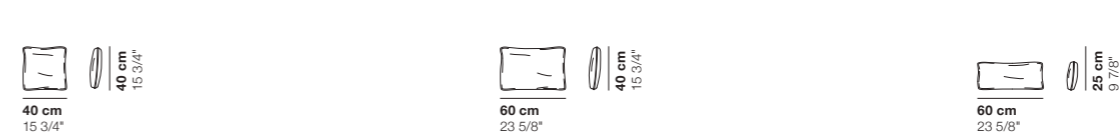

cod. 10020 / cushion   cod. 10021 / cushion   cod. 10022 / cushion