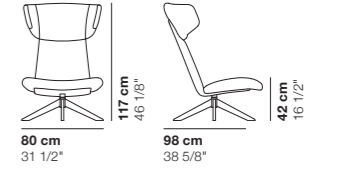

cod. 9052 / wood_swivel lounge chair