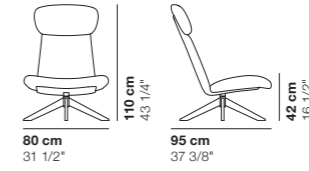

cod. 9051 / wood_swivel lounge chair