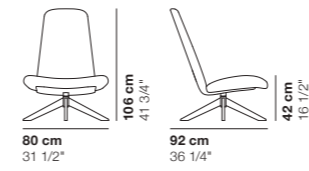

cod. 9050 / wood_swivel lounge chair