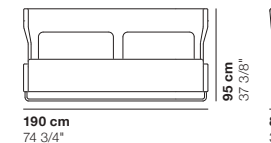

cod. 8106 / 2 seater

160 cm
63"

95 cm

37 3/8"

87 cm

34 1/4"

43 cm

16 7/8"

cod. 8107 / 2 seater major

190 cm
74 3/4"

95 cm

37 3/8"

87 cm

34 1/4"

43 cm

16 7/8"