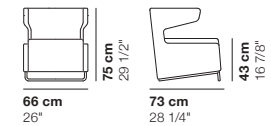

cod. 8101 / small armchair

66 cm
26"

75 cm

29 1/2"

73 cm

28 1/4"

43 cm

16 7/8"