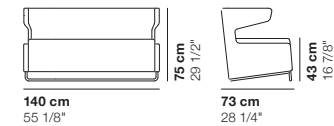

cod. 8101 / small armchair

66 cm
26"

75 cm

29 1/2"

73 cm

28 1/4"

43 cm

16 7/8"

cod. 8102 / small 2 seater

140 cm
55 1/8"

75 cm

29 1/2"

73 cm

28 1/4"

43 cm

16 7/8"