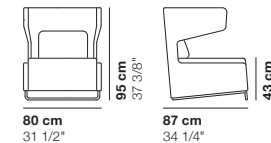

cod. 8105 / armchair

80 cm
31 1/2"

95 cm

37 3/8"

87 cm

34 1/4"

43 cm

16 7/8"