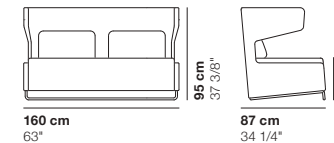

cod. 8102 / small 2 seater

140 cm
55 1/8"

75 cm

29 1/2"

73 cm

28 1/4"

43 cm

16 7/8"

cod. 8105 / armchair

80 cm
31 1/2"

95 cm

37 3/8"

87 cm

34 1/4"

43 cm

16 7/8"

cod. 8106 / 2 seater

160 cm
63"

95 cm

37 3/8"

87 cm

34 1/4"

43 cm

16 7/8"