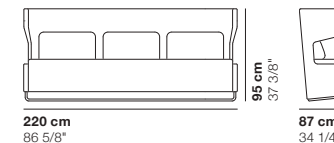

cod. 8106 / 2 seater

160 cm
63"

95 cm

37 3/8"

87 cm

34 1/4"

43 cm

16 7/8"

cod. 8107 / 2 seater major

190 cm
74 3/4"

95 cm

37 3/8"

87 cm

34 1/4"

43 cm

16 7/8"

cod. 8108 / 3 seater

220 cm
86 5/8"

95 cm

37 3/8"

87 cm

34 1/4"

43 cm

16 7/8"