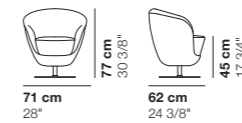

Cromato lucido
Polished chrome steel
Acier chromé brillant
Stahl Chrom poliert

Nero (RAL 9005)
Black (RAL 9005)
Noir (RAL 9005)
Schwarz (RAL 9005)

cod. 3032 / swivel armchair with cross base

cod. 2030 / swivel armchair with base