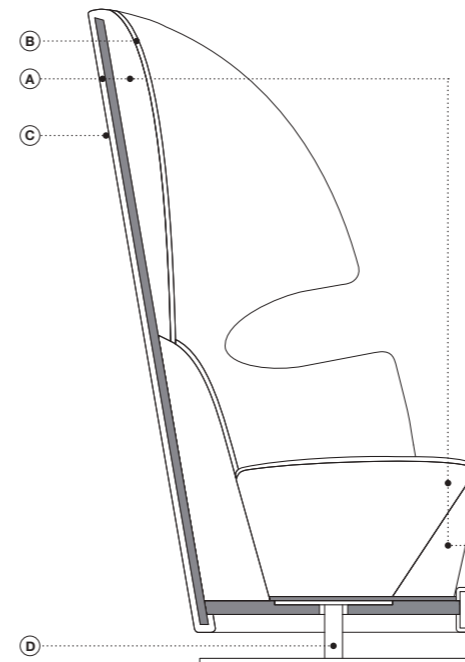

Dati tecnici · Technical data · Données techniques · Technische Angaben

■ Multistrato di faggio

- A. Poliuretano espanso ignifugo indeformabile a quote differenziate
- B. Fibra di poliestere
- C. Rivestimento
- D. Acciaio

■ Multilayered beech

- A. Flame-retardant undeformable polyurethane foam of different densities
- B. Polyester fibers
- C. Upholstery
- D. Steel

■ Multiplis de hêtre

- A. Mousse polyuréthane expansé ignifuge indéformable à épaisseurs différenciées
- B. Fibre de polyester
- C. Revêtement
- D. Acier

■ Buchenschichtholz

- A. Formbeständige Polyurethanschaum in unterschiedlicher Dichte
- B. Polyester
- C. Bezug
- D. Stahl

Caratteristiche · Features · Caractéristiques · Eigenheiten

- Telaio rinforzato per uso aree pubbliche
- Poliuretano espanso ignifugo
- Poliuretano espanso indeformabile a quote differenziate ad alta densità
- Cuciture rinforzate con supporto in fibra di carbonio
- Basi personalizzabili con colore su richiesta del cliente

- Reinforced frame for public area use
- Flame-retardant polyurethane foam
- Undeformable polyurethane foam of different densities
- Reinforced stitching with carbon fiber support
- Bases customizable with other colors on customer's request

- Structure renforcée pour une utilisation en espace public
- Mousse polyuréthane expansé ignifuge
- Mousse polyuréthane expansé indéformable à épaisseurs différenciées
- Coutures renforcées de fibre de carbone
- Piètements disponibles en autres finitions sur demande

- Verstärkte Holzstruktur für Nutzung bei öffentlichem Bereich
- Feuerfester Polyurethanschaum
- Formbeständige Polyurethanschaum in unterschiedlicher Dichte
- Verstärkte Säume mit Stütz aus Kohlefaser
- Gestell in Kundenfarben auf Anfrage verfügbar

Coordinati · Matching items · Produits assortis · Abgestimmte Produkte

Finiture · Finishes · Finitions · Ausführungen

cod. 2201 / swivel armchair

cod. 2202 / ottoman

Cromato lucido
Polished chrome steel
Acier chromé brillant
Stahl Chrom poliert

Nero (RAL 9005)
Black (RAL 9005)
Noir (RAL 9005)
Schwarz (RAL 9005)

78 cm
30 3/4"

88 cm
34 3/4"

40 cm
15 3/4"

Ø 56 cm
22 1/8"

FOLIES BERGERE cod. 2201
Swivel armchair