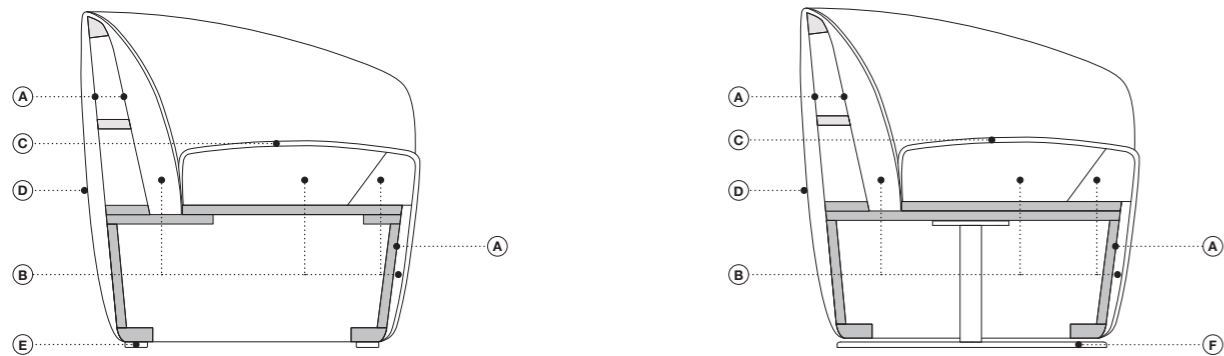

Dati tecnici · Technical data · Données techniques · Technische Angaben

- Legno massiccio di abete
- Legno massiccio di faggio
- **A.** Pannello di masonite
- **B.** Poliuretano espanso ignifugo indeformabile a quote differenziate
- **C.** Fibra di poliestere
- **D.** Rivestimento
- **E.** Alluminio
- **F.** Acciaio

- Solid fir
- Solid beech
- **A.** Masonite panels
- **B.** Flame-retardant undeformable polyurethane foam of different densities
- **C.** Polyester fibers
- **D.** Upholstery
- **E.** Aluminium
- **F.** Steel

- Bois de sapin massif
- Bois de hêtre massif
- **A.** Panneau de particules
- **B.** Mousse polyuréthane expansé ignifuge indéformable à épaisseurs différenciées
- **C.** Fibre de polyester
- **D.** Revêtement
- **E.** Aluminium
- **F.** Acier

- Massivholz aus Tanne
- Massivholz aus Buche
- **A.** Holzfaserplatte
- **B.** Feuerfester formbeständige Polyurethanschaum in unterschiedlicher Dichte
- **C.** Polyester
- **D.** Bezug
- **E.** Aluminium
- **F.** Stahl

Caratteristiche · Features · Caractéristiques · Eigenheiten

- Telaio rinforzato per uso aree pubbliche
- Poliuretano espanso ignifugo
- Poliuretano espanso indeformabile a quote differenziate ad alta densità
- Cuciture rinforzate con supporto in fibra di carbonio
- Prodotto disponibile anche su misura

- Reinforced frame for public area use
- Flame-retardant polyurethane foam
- Undeformable polyurethane foam of different densities
- Reinforced stitching with carbon fiber support
- This item can be customized

- Structure renforcée pour une utilisation en espace public
- Mousse polyuréthane expansé ignifuge
- Mousse polyuréthane expansé indéformable à épaisseurs différenciées
- Coutures renforcées de fibre de carbone
- Produit pouvant être réalisés sur mesure

- Verstärkte Holzstruktur für Nutzung bei öffentlichem Bereich
- Feuerfester Polyurethanschaum
- Formbeständige Polyurethanschaum in unterschiedlicher Dichte
- Verstärkte Säume mit Stütz aus Kohlefaser
- Produkt nach Maß verfügbar

Coordinati · Matching items · Produits assortis · Abgestimmte Produkte

Varianti · Variants · Variantes · Varianten

Piccola
Small
Petit
Klein

Grande
Big
Grand
Groß

Finitura piedi · Legs finishes · Finition de pieds · Füße Ausführungen

Alluminio
Aluminium
Aluminium
Aluminium

Cromato lucido
Polished chrome
Chromé brillant
Chrom poliert

Finitura base girevole · Base finishes · Finition de piètement · Drehfuß Ausführungen

cod. 8401 / small armchair

cod. 8403 / small swivel armchair

cod. 8402 / small 2 seater

cod. 8410 / armchair

cod. 8425 / swivel armchair

cod. 8421 / 2 seater

cod. 8422 / 2 seater major

cod. 8423 / 3 seater

cod. 8424 / 3 seater major