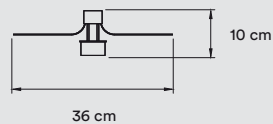

Will be available for production from November 2022

REF.

OM A BK LED
OM A IV LED
OM A GD LED

LIGHT SOURCE

Class I

120 - 277V: Dimmable 0-10V

Driver:

Constant Current 500mA

LED Integrated:

Led module

Energy class A⁺

3.000K, CRI>90, 12W, 50-60Hz, 840 lm*

Available in 2.700K and 4.000K on request

*Measurements obtained by theoretical calculations at LZF using ivory white shades. Veneer Ref: 23 Natural White.

PACKAGING

Box Size: 50 × 50 × 30 cm

Box Volume: 0,08 m³

Weight: Gross - 2,5 Kg | Net - 1,5 Kg

MATERIALS & COMPONENTS

Wood Veneer Shades

Metal Structure

Metal Back Plate

FINISHES

WOOD VENEER

21 Natural Cherry

23 Natural White

22 Natural Beech

METAL

BK-Matt Black

GD-Gold

IV-Matt Ivory