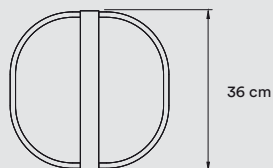

Will be available for production from November 2022

REF.

OM A BK LED
OM A IV LED
OM A GD LED

LIGHT SOURCE

Class I

120 - 277V: Dimmable 0-10V

Driver:

Constant Current 500mA

LED Integrated:

Led module

Energy class A⁺

3.000K, CRI>90, 12W, 50-60Hz, 840 lm*

Available in 2.700K and 4.000K on request

*Measurements obtained by theoretical calculations at LZF using ivory white shades. Veneer Ref: 23 Natural White.

PACKAGING

Box Size: 50 × 50 × 30 cm

Box Volume: 0,08 m³

Weight: Gross - 2,5 Kg | Net - 1,5 Kg

MATERIALS & COMPONENTS

Wood Veneer Shades

Metal Structure

Metal Back Plate

FINISHES

WOOD VENEER

21 Natural Cherry

23 Natural White

22 Natural Beech

METAL

BK-Matt Black

GD-Gold

IV-Matt Ivory