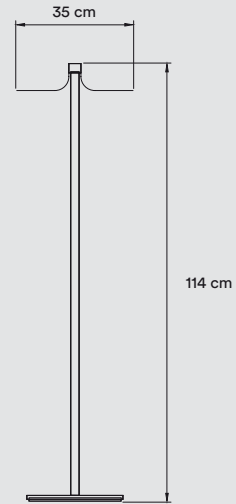

Will be available for production from November 2022

REF.

OM P BK LED
OM P IV LED
OM P GD LED

LIGHT SOURCE

Class II

230V: Dimmable

Driver:

Constant Voltage 24V

LED Integrated:

Led module
Energy class A+

3.000K, CRI>90, 8W, 50-60Hz, 560 lm*
Available in 2.700K and 4.000K on request

*Measurements obtained by theoretical calculations at LZf using ivory white shades. Veneer Ref: 23 Natural White.

PACKAGING

Box Size: 150 x 55 x 30 cm

Box Volume: 0,25 m³

Weight: Gross - 10 Kg | Net - 6,6 Kg

MATERIALS & COMPONENTS

Wood Veneer Shades

Metal Stem & Base

Black Electrical Cable with Dimming Switch: 185 cm

FINISHES

WOOD VENEER

- 21 Natural Cherry
- 23 Natural White
- 22 Natural Beech

METAL

- BK-Matt Black
- GD-Gold
- IV-Matt Ivory