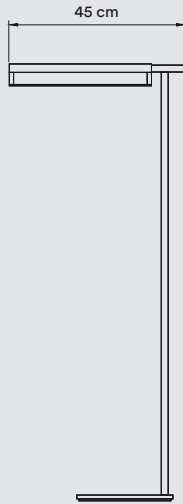

Will be available for production from November 2022

REF.

OM P BK LED
OM P IV LED
OM P GD LED

LIGHT SOURCE

Class II

230V: Dimmable

Driver:

Constant Voltage 24V

LED Integrated:

Led module
Energy class A+

3.000K, CRI>90, 8W, 50-60Hz, 560 lm*
Available in 2.700K and 4.000K on request

*Measurements obtained by theoretical calculations at LZf using ivory white shades. Veneer Ref: 23 Natural White.

PACKAGING

Box Size: 150 x 55 x 30 cm

Box Volume: 0,25 m³

Weight: Gross - 10 Kg | Net - 6,6 Kg

MATERIALS & COMPONENTS

Wood Veneer Shades

Metal Stem & Base

Black Electrical Cable with Dimming Switch: 185 cm

FINISHES

WOOD VENEER

- 21 Natural Cherry
- 23 Natural White
- 22 Natural Beech

METAL

- BK-Matt Black
- GD-Gold
- IV-Matt Ivory