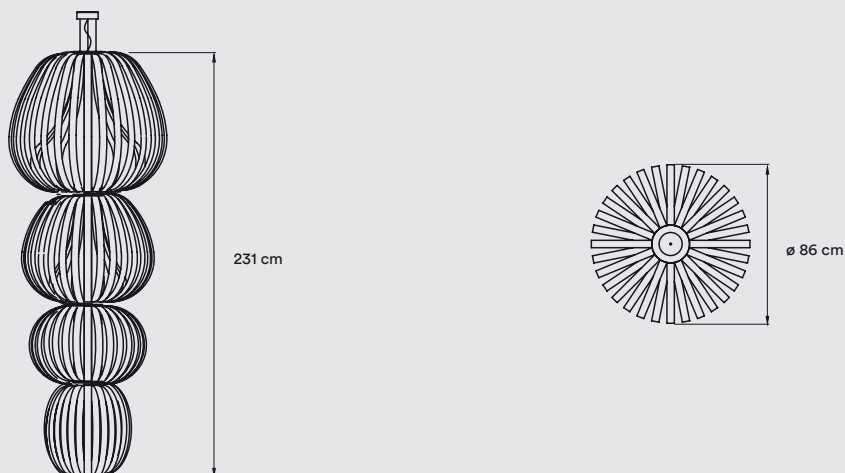

REF.

TOT4 S LED DIM0-10V
TOT4 S LED DIMDALI
TOT4 S LED DIMBT

LIGHT SOURCE

Class I

120 - 277V: Dimmable 0-10V or DALI
220-240V: Dimmable Bluetooth - BT

Driver:

Constant Current 900mA

LED Integrated:

Led module
Energy class A*

3.000K, CRI>90, 90W, 50-60Hz, 2513 lm*
Available in 2.700K and 4.000K on request

*Measurements obtained by theoretical calculations at LZf using ivory white shades. Veneer Ref: 20 Ivory White.

PACKAGING

Box Size:

Shades

Box 1: 101 × 101 × 84 cm | 0,86 m³ | 10,9 Kg

Box 2: 76 × 76 × 69 cm | 0,40 m³ | 7,1 Kg

Box 3: 66 × 66 × 52 cm | 0,23 m³ | 5,9 Kg

Box 4: 51 × 51 × 62 cm | 0,16 m³ | 4 Kg

Electrical kit

Box 5: 182 × 37 × 25 cm | 0,17 m³ | 10,4 Kg

Weight: Total Gross - 38,3 Kg | Total Net - 22 Kg

MATERIALS & COMPONENTS

4 Wood Veneer Shades

Nickel Metal Canopy: ø 12 cm

3 Steel Cables: 2,5 m drop

Transparent Electrical Cable: 2,5 m drop

FINISHES

WOOD VENEER

	20 Ivory White		26 Red
	21 Natural Cherry		28 Blue
	22 Natural Beech		29 Grey
	24 Yellow		33 Pale Rose
	25 Orange		34 Sea Blue