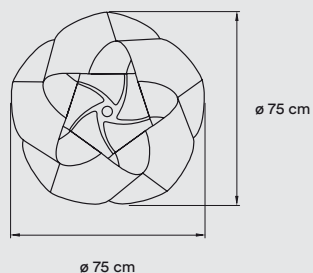

REF.

SWRL SG BK
SWRL SG WH
SWRL SG NI

LIGHT SOURCE

Class I

220 - 250V

E27 Lamp Holder

Recommended Bulbs - Not Included
LED Globe DIM 16 W, 1350 lm*
Energy Class A

*Measurements obtained by theoretical calculations at LZf using ivory white shades & recommended bulbs.
Veneer Ref: 20 Ivory White.

PACKAGING

Box size: 79 × 79 × 42 cm

Box volume: 0,26 m³

Weight: Gross - 6,6 Kg | Net - 1,6 Kg

MATERIALS & COMPONENTS

Wood Veneer Shade

Metal Tripod & Canopy: ø 8 cm

Electrical Cable: 2,5 m drop

FINISHES

WOOD VENEER

20 Ivory White	26 Red
21 Natural Cherry	28 Blue
22 Natural Beech	29 Grey
24 Yellow	33 Pale Rose
25 Orange	34 Sea Blue

CANOPY, CABLE & TRIPOD

- BK-Matt Black / Black Cable & Black Tripod
- WH-Matt White / White Cable & White Tripod
- NI-Matt Nickel / Transparent Cable & Nickel Tripod