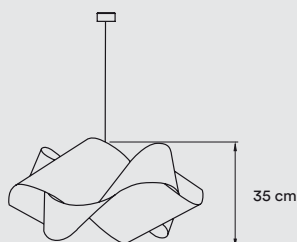

REF.

SWRL SG BK
SWRL SG WH
SWRL SG NI

LIGHT SOURCE

Class I

220 - 250V

E27 Lamp Holder

Recommended Bulbs - Not Included
LED Globe DIM 16 W, 1350 lm*
Energy Class A

*Measurements obtained by theoretical calculations at LZf using ivory white shades & recommended bulbs.
Veneer Ref: 20 Ivory White.

PACKAGING

Box size: 79 × 79 × 42 cm

Box volume: 0,26 m³

Weight: Gross - 6,6 Kg | Net - 1,6 Kg

MATERIALS & COMPONENTS

Wood Veneer Shade

Metal Tripod & Canopy: ø 8 cm

Electrical Cable: 2,5 m drop

FINISHES

WOOD VENEER

20 Ivory White	26 Red
21 Natural Cherry	28 Blue
22 Natural Beech	29 Grey
24 Yellow	33 Pale Rose
25 Orange	34 Sea Blue

CANOPY, CABLE & TRIPOD

- BK-Matt Black / Black Cable & Black Tripod
- WH-Matt White / White Cable & White Tripod
- NI-Matt Nickel / Transparent Cable & Nickel Tripod