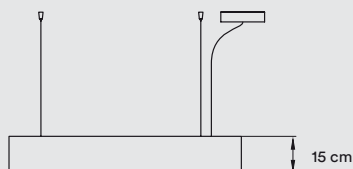

REF.

SPRO SG 21 LED DIM0-10V
SPRO SG 21 LED DIMDALI
SPRO SG 21 LED DIMBT

LIGHT SOURCE

Class I

120 - 277V: Dimmable 0-10V or DALI
220-240V: Dimmable Bluetooth - BT

Drivers:

- Constant Current 1400mA
- Constant Current 700mA

LED Integrated:

Led module
Energy class A*

3.000K, CRI>90, 85W, 50-60Hz, 1921 lm*
Available in 2.700K and 4.000K on request

*Measurements obtained by photometric laboratory tests using matt white outer shell and ivory white shades.

Veneer Ref: 20 Ivory White

PACKAGING

Box Size: 110 × 110 × 36 cm

Box Volume: 0,44 m³

Weight: Gross - 23,3 Kg | Net - 11,9 Kg

MATERIALS & COMPONENTS

Opaque Wood Shell

Wood Veneer Spirals

- White Acrylic Top Diffuser
  Black is available if you want no upward light diffusion
- Transparent Acrylic Bottom Diffuser

Black Metal Canopy: ø 23 cm

4 Black Steel Cables: 2,5 m drop

Black Electrical Cable: 2,5 m drop

FINISHES

WOOD SHELL

21 Natural Cherry

WOOD VENEER SPIRALS

21 Natural Cherry