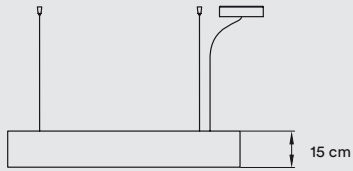

REF.

SPRO SG BK LED DIM0-10V
SPRO SG WH LED DIM0-10V
SPRO SG BK LED DIMDALI
SPRO SG WH LED DIMDALI
SPRO SG BK LED DIMBT
SPRO SG WH LED DIMBT

LIGHT SOURCE

Class I

120 - 277V: Dimmable 0-10V or DALI
220-240V: Dimmable Bluetooth - BT

Drivers:

- Constant Current 1400mA
- Constant Current 700mA

LED Integrated:

Led module
Energy class A*

3.000K, CRI>90, 85W, 50-60Hz, 2093 lm*
Available in 2.700K and 4.000K on request

*Measurements obtained by photometric laboratory tests using matt white outer shell and ivory white shades.

Veneer Ref: 20 Ivory White

PACKAGING

Box Size: 110 × 110 × 36 cm

Box Volume: 0,44 m³

Weight: Gross - 24,8 Kg | Net - 17 Kg

MATERIALS & COMPONENTS

Acrylic Outer Shell

Wood Veneer Spirals

- White Acrylic Top Diffuser
  Black is available if you want no upward light diffusion
- Transparent Acrylic Bottom Diffuser

Metal Canopy: ø 23 cm

4 Black Steel Cables: 2,5 m drop

Electrical Cable: 2,5 m drop

FINISHES

ACRYLIC SHELL

BK- Matt Black

WH- Matt White

WOOD VENEER SPIRALS

20 Ivory White

26 Red

21 Natural Cherry

28 Blue

22 Natural Beech

29 Grey

24 Yellow

33 Pale Rose

25 Orange

34 Sea Blue

METAL CANOPY

BK-Matt Black & Black Cable

WH-Matt White & White Cable