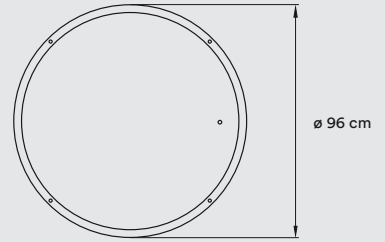

REF.

SPRO SG BK LED DIM0-10V
SPRO SG WH LED DIM0-10V
SPRO SG BK LED DIMDALI
SPRO SG WH LED DIMDALI
SPRO SG BK LED DIMBT
SPRO SG WH LED DIMBT

LIGHT SOURCE

Class I

120 - 277V: Dimmable 0-10V or DALI
220-240V: Dimmable Bluetooth - BT

Drivers:

- Constant Current 1400mA
- Constant Current 700mA

LED Integrated:

Led module
Energy class A*

3.000K, CRI>90, 85W, 50-60Hz, 2093 lm*
Available in 2.700K and 4.000K on request

*Measurements obtained by photometric laboratory tests using matt white outer shell and ivory white shades.

Veneer Ref: 20 Ivory White

PACKAGING

Box Size: 110 × 110 × 36 cm

Box Volume: 0,44 m³

Weight: Gross - 24,8 Kg | Net - 17 Kg

MATERIALS & COMPONENTS

Acrylic Outer Shell

Wood Veneer Spirals

- White Acrylic Top Diffuser
  Black is available if you want no upward light diffusion
- Transparent Acrylic Bottom Diffuser

Metal Canopy: ø 23 cm

4 Black Steel Cables: 2,5 m drop

Electrical Cable: 2,5 m drop

FINISHES

ACRYLIC SHELL

BK- Matt Black

WH- Matt White

WOOD VENEER SPIRALS

20 Ivory White

26 Red

21 Natural Cherry

28 Blue

22 Natural Beech

29 Grey

24 Yellow

33 Pale Rose

25 Orange

34 Sea Blue

METAL CANOPY

BK-Matt Black & Black Cable

WH-Matt White & White Cable