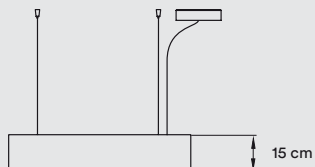

REF.

SPRO SM 21 LED DIM0-10V
SPRO SM 21 LED DIMDALI
SPRO SM 21 LED DIMBT

LIGHT SOURCE

Class I

120 - 277V: Dimmable 0-10V or DALI

220-240V: Dimmable Bluetooth - BT

Driver:

Constant Current 1400mA

LED Integrated:

Led module

Energy class A*

3.000K, CRI>90, 48W, 50-60Hz, 1082 lm*

Available in 2.700K and 4.000K on request

*Measurements obtained by photometric laboratory tests using matt white outer shell and ivory white shades.

Veneer Ref: 20 Ivory White

PACKAGING

Box Size: 88 × 88 × 34 cm

Box Volume: 0,27 m³

Weight: Gross - 15,5 Kg | Net - 10,1 Kg

MATERIALS & COMPONENTS

Opaque Wood Shell

Wood Veneer Spirals

- White Acrylic Top Diffuser

Black is available if you want no upward light diffusion

- Transparent Acrylic Bottom Diffuser

Black Metal Canopy:

ø 17 cm - DIM0-10V & BT

ø 23 cm - DALI

4 Black Steel Cables: 2,5 m drop

Black Electrical Cable: 2,5 m drop

FINISHES

WOOD SHELL

● 21 Natural Cherry

WOOD VENEER SPIRALS

● 21 Natural Cherry