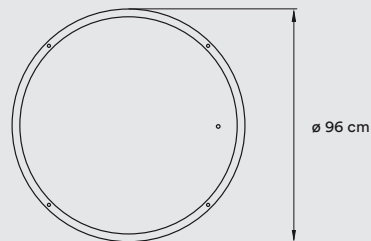

REF.

SPRO SG 21 LED DIM0-10V
SPRO SG 21 LED DIMDALI
SPRO SG 21 LED DIMBT

LIGHT SOURCE

Class I

120 - 277V: Dimmable 0-10V or DALI
220-240V: Dimmable Bluetooth - BT

Drivers:

- Constant Current 1400mA
- Constant Current 700mA

LED Integrated:

Led module
Energy class A*

3.000K, CRI>90, 85W, 50-60Hz, 1921 lm*
Available in 2.700K and 4.000K on request

*Measurements obtained by photometric laboratory tests using matt white outer shell and ivory white shades.

Veneer Ref: 20 Ivory White

PACKAGING

Box Size: 110 × 110 × 36 cm

Box Volume: 0,44 m³

Weight: Gross - 23,3 Kg | Net - 11,9 Kg

MATERIALS & COMPONENTS

Opaque Wood Shell

Wood Veneer Spirals

- White Acrylic Top Diffuser
  Black is available if you want no upward light diffusion
- Transparent Acrylic Bottom Diffuser

Black Metal Canopy: ø 23 cm

4 Black Steel Cables: 2,5 m drop

Black Electrical Cable: 2,5 m drop

FINISHES

WOOD SHELL

21 Natural Cherry

WOOD VENEER SPIRALS

21 Natural Cherry