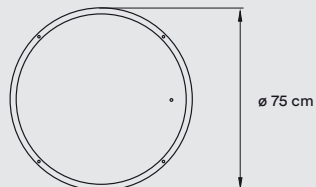

REF.

SPRO SM 21 LED DIM0-10V
SPRO SM 21 LED DIMDALI
SPRO SM 21 LED DIMBT

LIGHT SOURCE

Class I

120 - 277V: Dimmable 0-10V or DALI

220-240V: Dimmable Bluetooth - BT

Driver:

Constant Current 1400mA

LED Integrated:

Led module

Energy class A*

3.000K, CRI>90, 48W, 50-60Hz, 1082 lm*

Available in 2.700K and 4.000K on request

*Measurements obtained by photometric laboratory tests using matt white outer shell and ivory white shades.

Veneer Ref: 20 Ivory White

PACKAGING

Box Size: 88 × 88 × 34 cm

Box Volume: 0,27 m³

Weight: Gross - 15,5 Kg | Net - 10,1 Kg

MATERIALS & COMPONENTS

Opaque Wood Shell

Wood Veneer Spirals

- White Acrylic Top Diffuser

Black is available if you want no upward light diffusion

- Transparent Acrylic Bottom Diffuser

Black Metal Canopy:

ø 17 cm - DIM0-10V & BT

ø 23 cm - DALI

4 Black Steel Cables: 2,5 m drop

Black Electrical Cable: 2,5 m drop

FINISHES

WOOD SHELL

● 21 Natural Cherry

WOOD VENEER SPIRALS

● 21 Natural Cherry