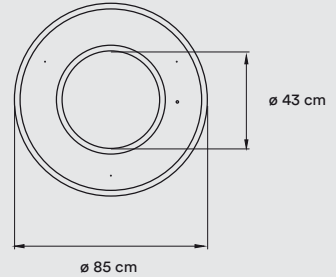

REF.

SAT SM LED DIM0-10V
SAT SM LED DIMDALI
SAT SM LED DIMDALI or DIMBT

LIGHT SOURCE

Class I

120 - 277V: Dimmable 0-10V or DALI
220-240V: Dimmable Bluetooth - BT

Driver:

Constant Current 1400mA

LED Integrated:

Led module
Energy class A*

3.000K, CRI>90, 57W, 50-60Hz, 4593 lm*
Available in 2.700K and 4.000K on request

*Measurements obtained by photometric laboratory tests using ivory white shades. Veneer Ref: 20 Ivory White.

PACKAGING

Box Size: 110 x 110 x 36 cm

Box Volume: 0,44 m³

Weight | Gross: 16,6 Kg | Net - 7,9 Kg

MATERIALS & COMPONENTS

Wood Veneer Shade

- White Top Diffuser
  Black is available if you want no upward light diffusion
- Matt Satin Acrylic Bottom Diffuser

Nickel Metal Canopy:

- ø 17 cm - DIM0-10V & BT
- ø 23 cm - DALI

3 Steel Cables: 2,5 m drop

Transparent Electrical Cable: 2,5 m drop

FINISHES

WOOD VENEER

	20 Ivory White		26 Red
	21 Natural Cherry		28 Blue
	22 Natural Beech		29 Grey
	24 Yellow		33 Pale Rose
	25 Orange		34 Sea Blue