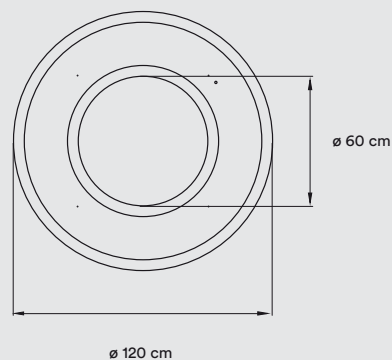

PACKAGING

Box Size: 110 x 110 x 36 cm

Box Volume: 0,44 m³

Weight | Gross: 16,6 Kg | Net - 7,9 Kg

MATERIALS & COMPONENTS

Wood Veneer Shade

- White Top Diffuser
 Black is available if you want no upward light diffusion
- Matt Satin Acrylic Bottom Diffuser

Nickel Metal Canopy:

- ø 17 cm - DIM0-10V & BT
- ø 23 cm - DALI

3 Steel Cables: 2,5 m drop

Transparent Electrical Cable: 2,5 m drop

FINISHES**WOOD VENEER**

- | | | | |
|---|-------------------|--|--------------|
|  | 20 Ivory White |  | 26 Red |
|  | 21 Natural Cherry |  | 28 Blue |
|  | 22 Natural Beech |  | 29 Grey |
|  | 24 Yellow |  | 33 Pale Rose |
|  | 25 Orange |  | 34 Sea Blue |