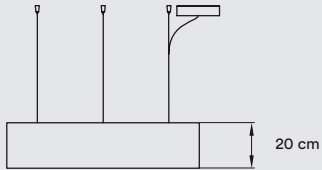

REF.

SAT SM LED DIM0-10V
SAT SM LED DIMDALI
SAT SM LED DIMDALI or DIMBT

LIGHT SOURCE

Class I

120 - 277V: Dimmable 0-10V or DALI
220-240V: Dimmable Bluetooth - BT

Driver:

Constant Current 1400mA

LED Integrated:

Led module
Energy class A*

3.000K, CRI>90, 57W, 50-60Hz, 4593 lm*
Available in 2.700K and 4.000K on request

*Measurements obtained by photometric laboratory tests using ivory white shades. Veneer Ref: 20 Ivory White.

PACKAGING

Box Size: 110 x 110 x 36 cm

Box Volume: 0,44 m³

Weight | Gross: 16,6 Kg | Net - 7,9 Kg

MATERIALS & COMPONENTS

Wood Veneer Shade

- White Top Diffuser
  Black is available if you want no upward light diffusion
- Matt Satin Acrylic Bottom Diffuser

Nickel Metal Canopy:

- ø 17 cm - DIM0-10V & BT
- ø 23 cm - DALI

3 Steel Cables: 2,5 m drop

Transparent Electrical Cable: 2,5 m drop

FINISHES

WOOD VENEER

	20 Ivory White		26 Red
	21 Natural Cherry		28 Blue
	22 Natural Beech		29 Grey
	24 Yellow		33 Pale Rose
	25 Orange		34 Sea Blue