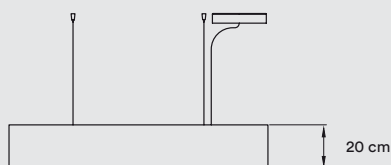

PACKAGING

Box Size: 110 x 110 x 36 cm

Box Volume: 0,44 m³

Weight | Gross: 16,6 Kg | Net - 7,9 Kg

MATERIALS & COMPONENTS

Wood Veneer Shade

- White Top Diffuser
 Black is available if you want no upward light diffusion
- Matt Satin Acrylic Bottom Diffuser

Nickel Metal Canopy:

- ø 17 cm - DIM0-10V & BT
- ø 23 cm - DALI

3 Steel Cables: 2,5 m drop

Transparent Electrical Cable: 2,5 m drop

FINISHES**WOOD VENEER**

- | | | | |
|---|-------------------|--|--------------|
|  | 20 Ivory White |  | 26 Red |
|  | 21 Natural Cherry |  | 28 Blue |
|  | 22 Natural Beech |  | 29 Grey |
|  | 24 Yellow |  | 33 Pale Rose |
|  | 25 Orange |  | 34 Sea Blue |