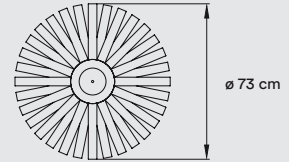

REF.

POPPY SM

LIGHT SOURCE

Class I

220 - 250V

E27 Lamp Holder

Recommended Bulbs - Not Included
LED Spherical DIM 11 W, 500 lm*
Energy Class A*

*Measurements obtained by theoretical calculations at LZf using ivory white shades & recommended bulbs.
Veneer Ref: 20 Ivory White.

PACKAGING

Box size: 76 × 76 × 77 cm

Box volume: 0,44 m³

Weight: Gross - 7,6 Kg | Net - 2,9 Kg

MATERIALS & COMPONENTS

Wood Veneer Shade

Nickel Metal Canopy: ø 12 cm

3 Steel Cable: 2,5 m drop

Transparent Electrical Cable: 2,5 m drop

FINISHES

WOOD VENEER

	20 Ivory White		26 Red
	21 Natural Cherry		28 Blue
	22 Natural Beech		29 Grey
	24 Yellow		33 Pale Rose
	25 Orange		34 Sea Blue