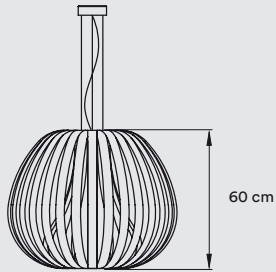

REF.

POPPY SM

LIGHT SOURCE

Class I

220 - 250V

E27 Lamp Holder

Recommended Bulbs - Not Included
LED Spherical DIM 11 W, 500 lm*
Energy Class A*

*Measurements obtained by theoretical calculations at LZf using ivory white shades & recommended bulbs.
Veneer Ref: 20 Ivory White.

PACKAGING

Box size: 76 × 76 × 77 cm

Box volume: 0,44 m³

Weight: Gross - 7,6 Kg | Net - 2,9 Kg

MATERIALS & COMPONENTS

Wood Veneer Shade

Nickel Metal Canopy: ø 12 cm

3 Steel Cable: 2,5 m drop

Transparent Electrical Cable: 2,5 m drop

FINISHES

WOOD VENEER

	20 Ivory White		26 Red
	21 Natural Cherry		28 Blue
	22 Natural Beech		29 Grey
	24 Yellow		33 Pale Rose
	25 Orange		34 Sea Blue