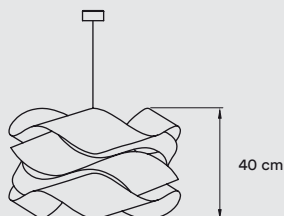

REF.

LK SG BK
LK SG WH
LK SG NI

LIGHT SOURCE

Class I

220 - 250V

E27 Lamp Holder

Recommended Bulb - Not Included
LED Globe DIM 16 W, 1350 lm*
Energy Class A

*Measurements obtained by theoretical calculations at LZf using ivory white shades & recommended bulbs.
Veneer Ref: 20 Ivory White.

PACKAGING

Box Size: 79 x 79 x 42 cm

Box Volume: 0,26 m³

Weight: Gross - 6,6 Kg | Net - 1,6 Kg

MATERIALS & COMPONENTS

Wood Veneer Shade

Metal Tripod & Canopy: ø 8 cm

Electrical Cable: 2,5 m drop

FINISHES

WOOD VENEER

20 Ivory White	26 Red
21 Natural Cherry	28 Blue
22 Natural Beech	29 Grey
24 Yellow	33 Pale Rose
25 Orange	34 Sea Blue

CANOPY, CABLE & TRIPOD

- BK-Matt Black / Black Cable & Black Tripod
- WH-Matt White / White Cable & White Tripod
- NI-Matt Nickel / Transparent Cable & Nickel Tripod