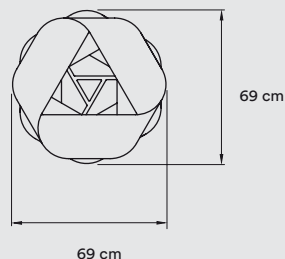

REF.

LK SG BK
LK SG WH
LK SG NI

LIGHT SOURCE

Class I

220 - 250V

E27 Lamp Holder

Recommended Bulb - Not Included
LED Globe DIM 16 W, 1350 lm*
Energy Class A

*Measurements obtained by theoretical calculations at LZf using ivory white shades & recommended bulbs.
Veneer Ref: 20 Ivory White.

PACKAGING

Box Size: 79 x 79 x 42 cm

Box Volume: 0,26 m³

Weight: Gross - 6,6 Kg | Net - 1,6 Kg

MATERIALS & COMPONENTS

Wood Veneer Shade

Metal Tripod & Canopy: ø 8 cm

Electrical Cable: 2,5 m drop

FINISHES

WOOD VENEER

20 Ivory White	26 Red
21 Natural Cherry	28 Blue
22 Natural Beech	29 Grey
24 Yellow	33 Pale Rose
25 Orange	34 Sea Blue

CANOPY, CABLE & TRIPOD

- BK-Matt Black / Black Cable & Black Tripod
- WH-Matt White / White Cable & White Tripod
- NI-Matt Nickel / Transparent Cable & Nickel Tripod