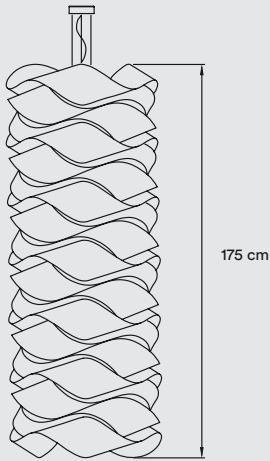

REF.

LK6 S

LIGHT SOURCE

Class I

220 - 250V

E27 Lamp Holder

Recommended Bulbs - Not Included
6 LED Globe DIM 16 W, 4950 lm*
Energy Class A

*Measurements obtained by theoretical calculations at LZF using ivory white shades & recommended bulbs.
Veneer Ref: 20 Ivory White.

PACKAGING

Box size: 88 × 88 × 210 cm - Wood crated for transport

Box volume: 1,63 m³

Weight: Gross - 32,3 Kg | Net - 8,3 Kg

MATERIALS & COMPONENTS

Wood Veneer Shade

Black Metal Tripod

Nickel Metal Canopy: ø 12 cm

3 Steel Cable: 2,5 m drop

Transparent Electrical Cable: 2,5 m drop

FINISHES

WOOD VENEER

	20 Ivory White		26 Red
	21 Natural Cherry		28 Blue
	22 Natural Beech		29 Grey
	24 Yellow		33 Pale Rose
	25 Orange		34 Sea Blue