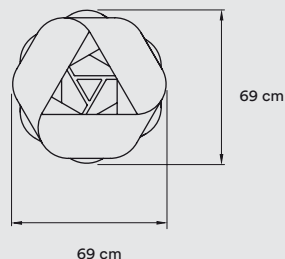

REF.

LK4 S

LIGHT SOURCE

Class I

220 - 250V

E27 Lamp Holder

Recommended Bulbs - Not Included
4 LED Globe DIM 16 W, 3300 lm*
Energy Class A

*Measurements obtained by theoretical calculations at LZf using ivory white shades & recommended bulbs.
Veneer Ref: 20 Ivory White.

PACKAGING

Box size: 86 × 86 × 160 cm - Wood crated for transport

Box volume: 1,18 m³

Weight: Gross - 28 Kg | Net - 5,9 Kg

MATERIALS & COMPONENTS

Wood Veneer Shade

Black Metal Tripod

Nickel Metal Canopy: ø 12 cm

3 Steel Cable: 2,5 m drop

Transparent Electrical Cable: 2,5 m drop

FINISHES

WOOD VENEER

	20 Ivory White		26 Red
	21 Natural Cherry		28 Blue
	22 Natural Beech		29 Grey
	24 Yellow		33 Pale Rose
	25 Orange		34 Sea Blue