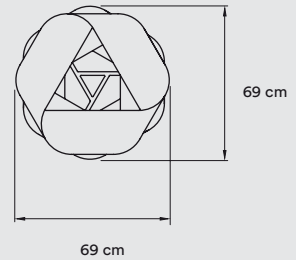

REF.

LK6 S

LIGHT SOURCE

Class I

220 - 250V

E27 Lamp Holder

Recommended Bulbs - Not Included
6 LED Globe DIM 16 W, 4950 lm*
Energy Class A

*Measurements obtained by theoretical calculations at LZF using ivory white shades & recommended bulbs.
Veneer Ref: 20 Ivory White.

PACKAGING

Box size: 88 × 88 × 210 cm - Wood crated for transport

Box volume: 1,63 m³

Weight: Gross - 32,3 Kg | Net - 8,3 Kg

MATERIALS & COMPONENTS

Wood Veneer Shade

Black Metal Tripod

Nickel Metal Canopy: ø 12 cm

3 Steel Cable: 2,5 m drop

Transparent Electrical Cable: 2,5 m drop

FINISHES

WOOD VENEER

	20 Ivory White		26 Red
	21 Natural Cherry		28 Blue
	22 Natural Beech		29 Grey
	24 Yellow		33 Pale Rose
	25 Orange		34 Sea Blue