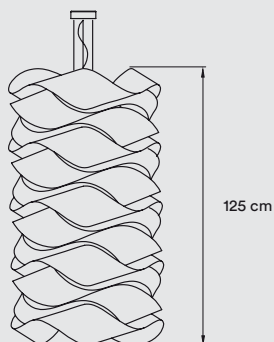

REF.

LK4 S

LIGHT SOURCE

Class I

220 - 250V

E27 Lamp Holder

Recommended Bulbs - Not Included
4 LED Globe DIM 16 W, 3300 lm*
Energy Class A

*Measurements obtained by theoretical calculations at LZf using ivory white shades & recommended bulbs.
Veneer Ref: 20 Ivory White.

PACKAGING

Box size: 86 × 86 × 160 cm - Wood crated for transport

Box volume: 1,18 m³

Weight: Gross - 28 Kg | Net - 5,9 Kg

MATERIALS & COMPONENTS

Wood Veneer Shade

Black Metal Tripod

Nickel Metal Canopy: ø 12 cm

3 Steel Cable: 2,5 m drop

Transparent Electrical Cable: 2,5 m drop

FINISHES

WOOD VENEER

	20 Ivory White		26 Red
	21 Natural Cherry		28 Blue
	22 Natural Beech		29 Grey
	24 Yellow		33 Pale Rose
	25 Orange		34 Sea Blue