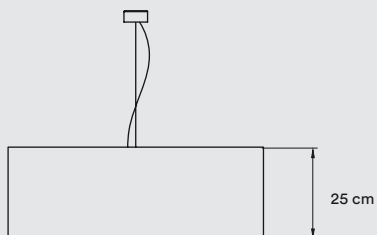

REF.

GEA SG

LIGHT SOURCE

Class I

220 - 250V

E27 Lamp Holder

Recommended Bulbs - Not Included
3 LED Spherical DIM 11 W, 1950 lm*
Energy Class A*

*Measurements obtained by theoretical calculations at LZf using ivory white shades & recommended bulbs.
Veneer Ref: 20 Ivory White.

PACKAGING

Box Size: 79 x 79 x 42 cm

Box Volume: 0,26 m³

Weight: Gross - 7,9 Kg | Net - 3,2 Kg

MATERIALS & COMPONENTS

Wood Veneer Shade

Matt Satin Acrylic Diffuser

Metal Tripod in Chrome

Nickel Metal Canopy: ø 8 cm

Steel Cable: 2,5 m drop

Transparent Electrical Cable: 2,5 m drop

FINISHES

WOOD VENEER

	20 Ivory White		26 Red
	21 Natural Cherry		28 Blue
	22 Natural Beech		29 Grey
	24 Yellow		33 Pale Rose
	25 Orange		34 Sea Blue