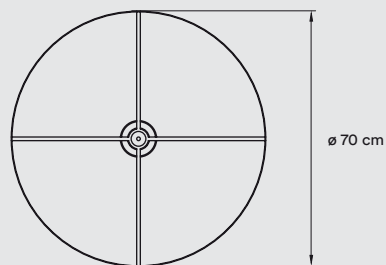

REF.

GEA SG

LIGHT SOURCE

Class I

220 - 250V

E27 Lamp Holder

Recommended Bulbs - Not Included
3 LED Spherical DIM 11 W, 1950 lm*
Energy Class A*

*Measurements obtained by theoretical calculations at LZf using ivory white shades & recommended bulbs.
Veneer Ref: 20 Ivory White.

PACKAGING

Box Size: 79 x 79 x 42 cm

Box Volume: 0,26 m³

Weight: Gross - 7,9 Kg | Net - 3,2 Kg

MATERIALS & COMPONENTS

Wood Veneer Shade

Matt Satin Acrylic Diffuser

Metal Tripod in Chrome

Nickel Metal Canopy: ø 8 cm

Steel Cable: 2,5 m drop

Transparent Electrical Cable: 2,5 m drop

FINISHES

WOOD VENEER

	20 Ivory White		26 Red
	21 Natural Cherry		28 Blue
	22 Natural Beech		29 Grey
	24 Yellow		33 Pale Rose
	25 Orange		34 Sea Blue