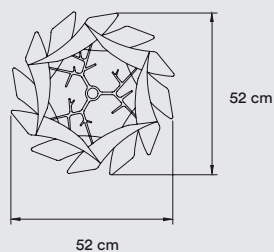

REF.

SC SG BK
SC SG WH
SC SG NI

LIGHT SOURCE

Class I

220 - 250V

E27 Lamp Holder

Recommended Bulb - Not Included
LED Globe DIM 16 W, 1200 lm*
Energy Class A

*Measurements obtained by theoretical calculations at LZf using ivory white shades & recommended bulbs.
Veneer Ref: 20 Ivory White.

PACKAGING

Box Size: 66 × 66 × 62 cm

Box Volume: 0,27 m³

Weight: Gross - 5,8 Kg | Net - 1,2 Kg

MATERIALS & COMPONENTS

Wood Veneer Shade

Metal Tripod & Canopy: ø 8 cm

Electrical Cable: 2,5 m drop

FINISHES

WOOD VENEER

20 Ivory White	26 Red
21 Natural Cherry	28 Blue
22 Natural Beech	29 Grey
24 Yellow	33 Pale Rose
25 Orange	34 Sea Blue

CANOPY, CABLE & TRIPOD

- BK-Matt Black / Black Cable & Black Tripod
- WH-Matt White / White Cable & White Tripod
- NI-Matt Nickel / Transparent Cable & Nickel Tripod