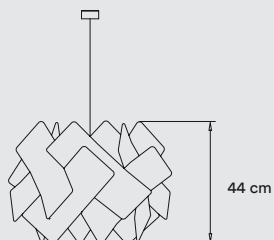

REF.

SC SG BK
SC SG WH
SC SG NI

LIGHT SOURCE

Class I

220 - 250V

E27 Lamp Holder

Recommended Bulb - Not Included
LED Globe DIM 16 W, 1200 lm*
Energy Class A

*Measurements obtained by theoretical calculations at LZf using ivory white shades & recommended bulbs.
Veneer Ref: 20 Ivory White.

PACKAGING

Box Size: 66 × 66 × 62 cm

Box Volume: 0,27 m³

Weight: Gross - 5,8 Kg | Net - 1,2 Kg

MATERIALS & COMPONENTS

Wood Veneer Shade

Metal Tripod & Canopy: ø 8 cm

Electrical Cable: 2,5 m drop

FINISHES

WOOD VENEER

20 Ivory White	26 Red
21 Natural Cherry	28 Blue
22 Natural Beech	29 Grey
24 Yellow	33 Pale Rose
25 Orange	34 Sea Blue

CANOPY, CABLE & TRIPOD

- BK-Matt Black / Black Cable & Black Tripod
- WH-Matt White / White Cable & White Tripod
- NI-Matt Nickel / Transparent Cable & Nickel Tripod