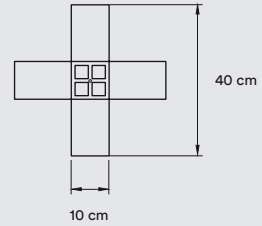

REF.

CAR SP LED DIM0-10V
CAR SP LED DIMDALI
CAR SP LED DIMBT

LIGHT SOURCE

Class I

120 - 277V: Dimmable 0-10V or DALI
220-240V: Dimmable Bluetooth - BT

Driver:

Constant Current 700mA

LED Integrated:

Led module
Energy class A*

3.000K, CRI>90, 25W, 50-60Hz, 1462 lm*
Available in 2.700K and 4.000K on request

*Measurements obtained by theoretical calculations at LZf using ivory white shades. Veneer Ref: 20 Ivory White.

PACKAGING

Box Size: 41 x 41 x 48 cm

Box Volume: 0,08 m³

Weight: Gross - 4,7 Kg | Net - 2,9 Kg

MATERIALS & COMPONENTS

Wood Veneer Shade

Matt Satin Acrylic Diffuser

Brushed Nickel Metal Trims & Canopy:
ø 17 cm - DIM0-10V & BT
ø 23 cm - DALI

Steel Cable: 2,5 m drop

Transparent Electrical Cable: 2,5 m drop

FINISHES

WOOD VENEER

	20 Ivory White		26 Red
	21 Natural Cherry		28 Blue
	22 Natural Beech		29 Grey
	24 Yellow		33 Pale Rose
	25 Orange		34 Sea Blue