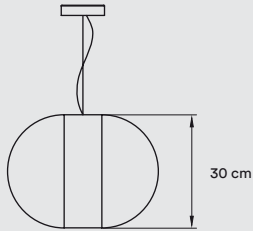

REF.

CAR SP LED DIM0-10V
CAR SP LED DIMDALI
CAR SP LED DIMBT

LIGHT SOURCE

Class I

120 - 277V: Dimmable 0-10V or DALI
220-240V: Dimmable Bluetooth - BT

Driver:

Constant Current 700mA

LED Integrated:

Led module
Energy class A*

3.000K, CRI>90, 25W, 50-60Hz, 1462 lm*
Available in 2.700K and 4.000K on request

*Measurements obtained by theoretical calculations at LZf using ivory white shades. Veneer Ref: 20 Ivory White.

PACKAGING

Box Size: 41 x 41 x 48 cm

Box Volume: 0,08 m³

Weight: Gross - 4,7 Kg | Net - 2,9 Kg

MATERIALS & COMPONENTS

Wood Veneer Shade

Matt Satin Acrylic Diffuser

Brushed Nickel Metal Trims & Canopy:
ø 17 cm - DIM0-10V & BT
ø 23 cm - DALI

Steel Cable: 2,5 m drop

Transparent Electrical Cable: 2,5 m drop

FINISHES

WOOD VENEER

	20 Ivory White		26 Red
	21 Natural Cherry		28 Blue
	22 Natural Beech		29 Grey
	24 Yellow		33 Pale Rose
	25 Orange		34 Sea Blue