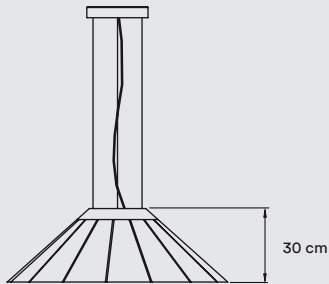

REF.

BNGA SM LED DIM0-10V
BNGA SM LED DIMDALI
BNGA SM LED DIMBT

LIGHT SOURCE

Class I

120 - 277V: Dimmable 0-10V & DALI
220-240V: Dimmable Bluetooth - BT

Driver:

Constant Current 900mA

LED Integrated:

Led Module
Energy class A*

3.000K, CRI>90, 32W, 50-60Hz, 1461 lm*
Available in 2.700K and 4.000K on request

*Measurements obtained by photometric laboratory tests using ivory white shades. Veneer Ref: 20 Ivory White.

PACKAGING

Box Size: 110 × 107 × 50 cm - Wood crated for transport

Box Volume: 0,59 m³

Weight: Gross - 40 Kg | Net - 5,2 Kg

MATERIALS & COMPONENTS

Wood Veneer Shade

Matt Satin Acrylic Diffuser

Black Metal Structure & Canopy: ø 23 cm

3 Black Steel Cables: 2,5 m drop

Black Electrical Cable: 2,5 m drop

FINISHES

WOOD VENEER

	20 Ivory White		26 Red
	21 Natural Cherry		28 Blue
	22 Natural Beech		29 Grey
	24 Yellow		33 Pale Rose
	25 Orange		34 Sea Blue