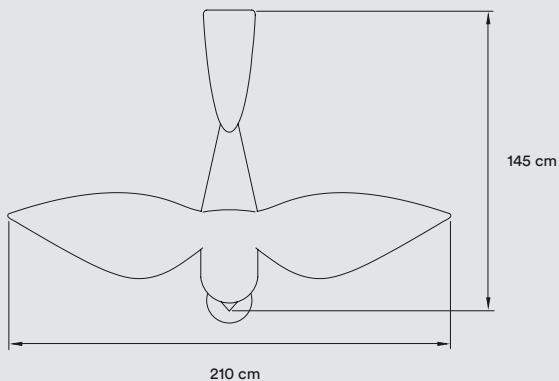

Will be available from 1st of July

REF.

BIRDY LS H LED DIM0-10V
BIRDY LS H LED DIMDALI
BIRDY LS H LED DIMBT

LIGHT SOURCE

Class I

220 - 240V: Dimmable 0-10V

MAIN BODY

Driver:

Constant Current 1500mA

LED Integrated:

Led module
Energy class A*

4.000K, CRI>90, 53W, 50-60Hz, 4060 lm*

*Measurements obtained by theoretical calculations at LZf using ivory white shades. Veneer Ref: 20 Ivory White.

GLASS BALL

E27 Medium Base Lamp Holder

Recommended Bulb - Included
LED Spherical DIM 11 W, 3000 K
Energy class A*

MATERIALS & COMPONENTS

Oak & Birch Wood

Wood Veneer Diffuser

Frosted Glass Ball

Nickel Metal Canopy:

34 × 11,5 × 5 cm - DIM0-10V

56 × 16 × 6 cm - BT & DALI

3 Steel Cables: 5 m drop

2 Transparent Electrical Cables: 5 m drop

FINISHES

WOOD VENEER

20 Ivory White

PACKAGING

Box size: 125 × 55 × 50 cm

Box volume: 0,35 m³