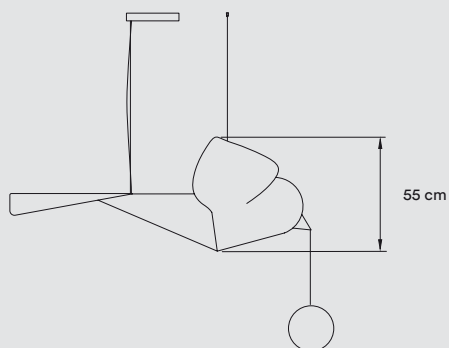

Will be available from 1st of July

REF.

BIRDY LS H LED DIM0-10V
BIRDY LS H LED DIMDALI
BIRDY LS H LED DIMBT

LIGHT SOURCE

Class I

220 - 240V: Dimmable 0-10V

MAIN BODY

Driver:

Constant Current 1500mA

LED Integrated:

Led module
Energy class A*

4.000K, CRI>90, 53W, 50-60Hz, 4060 lm*

*Measurements obtained by theoretical calculations at LZf using ivory white shades. Veneer Ref: 20 Ivory White.

GLASS BALL

E27 Medium Base Lamp Holder

Recommended Bulb - Included
LED Spherical DIM 11 W, 3000 K
Energy class A*

MATERIALS & COMPONENTS

Oak & Birch Wood

Wood Veneer Diffuser

Frosted Glass Ball

Nickel Metal Canopy:

34 × 11,5 × 5 cm - DIM0-10V

56 × 16 × 6 cm - BT & DALI

3 Steel Cables: 5 m drop

2 Transparent Electrical Cables: 5 m drop

FINISHES

WOOD VENEER

20 Ivory White

PACKAGING

Box size: 125 × 55 × 50 cm

Box volume: 0,35 m³