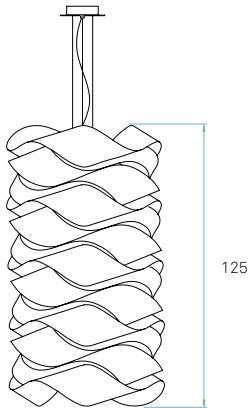

References

LK4 S

Awards

Chicago 2008

DESIGN PLUS
Frankfurt 2007

Certificates

Class I

220 - 250V

Wood shade colours

- 20 Ivory White
- 21 Natural Cherry
- 22 Natural Beech
- 24 Yellow
- 25 Orange
- 26 Red
- 28 Blue
- 29 Grey
- 30 Turquoise
- 31 Chocolate
- 32 Pink

Components

Metal canopy
Brushed Nickel
ø 14 cm - disc ø 20 cm

Electrical cable
Transparent
2 m drop

Steel cable
3 x 2 m drop

Box size
86 x 86 x 160 cm
Wood crated
for transport

Box volume
1,183 m³

Weight
Gross - 28 Kg
Net - 5,9 Kg

Recommended bulbs (Not Included)

E27

CFL Globe
4 x 23 W max.

or

LED Globe DIM
4 x 14 W max.

Energy class