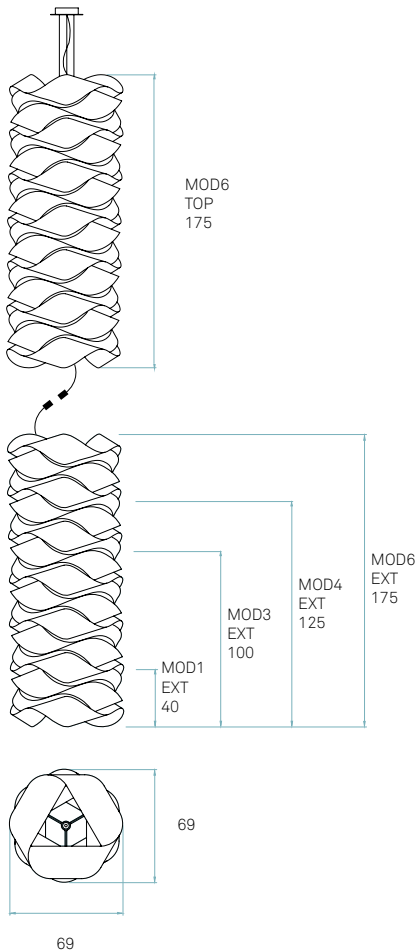

220 - 250V

Wood shade colours

- 20 Ivory White
- 21 Natural Cherry
- 22 Natural Beech
- 24 Yellow
- 25 Orange
- 26 Red
- 28 Blue
- 29 Grey
- 30 Turquoise
- 31 Chocolate
- 32 Pink

Components

Metal canopy
Brushed Nickel
ø 14 cm - disc ø 20 cm

Components

- Metal canopy**
Brushed Nickel
ø 14 cm - disc ø 20 cm
- Electrical cable**
Transparent
2 m drop
- Steel cable**
3 x 2 m drop

Packaging

- Box size**
88 x 88 x 210 cm
Wood crated for transport
- Box volume**
1,626 m³
- Weight**
Gross - 32,3 Kg
Net - 8,3 Kg

Recommended bulbs (Not Included)

- E27**
- CFL Globe**
6 x 23 W max.
- or
- LED Globe DIM**
6 x 14 W max.

Energy class

Link Modular / CUSTOM LENGTH
by Ray Power & Mariví Calvo

REF. LK MOD6 BASE 20 & LK MOD1 EXT 20
Link Modular

Awards

DESIGN PLUS
Frankfurt 2007

Components

Metal canopy (Top module)
Brushed Nickel
ø 14 cm - disc ø 20 cm

Electrical cable
Transparent
2 m drop

Steel cable
3 x 2 m drop

Box size
LK MOD1
79 x 79 x 42 cm - 0,262 m³
LK MOD3 *
LK MOD4 *
86 x 86 x 160 cm - 1,183 m³
LK MOD6 *
LK MOD TOP *
88 x 88 x 210 cm - 1,626 m³