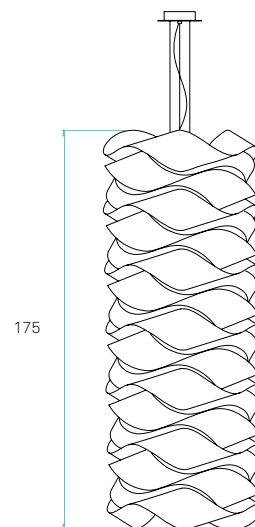

Energy class