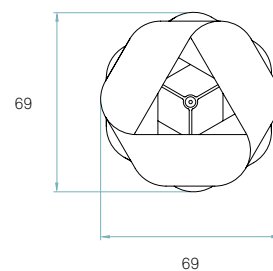

References

LK3 S

Awards

Chicago 2008

DESIGN PLUS
Frankfurt 2007

Certificates

Class I

220 - 250V

Wood shade colours

- 20 Ivory White
- 21 Natural Cherry
- 22 Natural Beech
- 24 Yellow
- 25 Orange
- 26 Red
- 28 Blue
- 29 Grey
- 30 Turquoise
- 31 Chocolate
- 32 Pink

Components

Metal canopy
Brushed Nickel
ø 14 cm - disc ø 20 cm

Electrical cable
Transparent
2 m drop

Steel cable
3 x 2 m drop

Box size
86 x 86 x 160 cm
Wood crated
for transport

Box volume
1,183 m³

Weight
Gross - 26,8 Kg
Net - 4,7 Kg

Packaging

Recommended bulbs (Not Included)

E27

CFL Globe
3 x 23 W max.

or

LED Globe DIM
3 x 14 W max.

Energy class