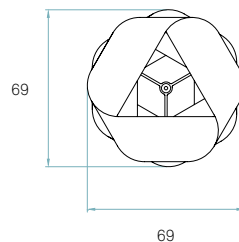

Energy class