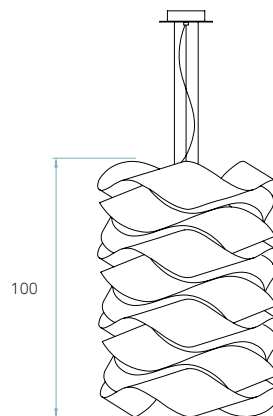

Electrical cable
Transparent
2 m drop

Steel cable
3 x 2 m drop

Box size
86 x 86 x 160 cm
Wood crated
for transport

Box volume
1,183 m³

Weight
Gross - 26,8 Kg
Net - 4,7 Kg

Packaging

Recommended bulbs (Not Included)

E27

CFL Globe
3 x 23 W max.

or

LED Globe DIM
3 x 14 W max.

Energy class

REF. LK3 S 20
Link Chain Small

Link Chain 4 / MEDIUM SUSPENSION

by Ray Power & Mariví Calvo