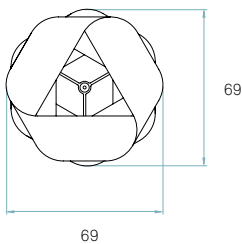

References

LK4 S

Awards

Chicago 2008

DESIGN PLUS
Frankfurt 2007

Certificates

Class I

220 - 250V

Wood shade colours

- 20 Ivory White
- 21 Natural Cherry
- 22 Natural Beech
- 24 Yellow
- 25 Orange
- 26 Red
- 28 Blue
- 29 Grey
- 30 Turquoise
- 31 Chocolate
- 32 Pink

Components

Metal canopy
Brushed Nickel
ø 14 cm - disc ø 20 cm

Electrical cable
Transparent
2 m drop

Steel cable
3 x 2 m drop

Box size
86 x 86 x 160 cm
Wood crated
for transport

Box volume
1,183 m³

Weight
Gross - 28 Kg
Net - 5,9 Kg

Recommended bulbs (Not Included)

E27

CFL Globe
4 x 23 W max.

or

LED Globe DIM
4 x 14 W max.

Energy class