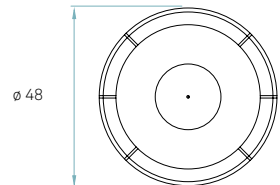

LED
 Circular Module
1 x 30 W 900mA

Energy class
 A+
LED integrated

Driver
 EFORE
1 unit - Ref. RCL030-0700B
 EFORE
1 unit - Ref. RCL030-0700B
+ Bluetooth Control - CASAMBI / ELT
1 unit - Ref. CBU - ASD
Driver housed in canopy.