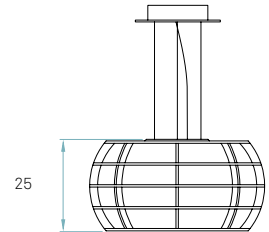

Diffuser
Matt satin acrylic

Wood
Birch Plywood

Metal canopy
Brushed Nickel
ø 17 cm - disc ø 23 cm

Electrical cable
Transparent
2 m drop

Steel cable
3 x 2 m drop

Box size
61 x 61 x 34 cm

Box volume
0,127 m³

Weight
Gross - 7,3 Kg
Net - 4,6 Kg

Components

Diffuser
Matt satin acrylic

Wood
Birch Plywood

Metal canopy
Brushed Nickel
ø 17 cm - disc ø 23 cm

Electrical cable
Transparent
2 m drop

Steel cable
3 x 2 m drop

Box size
76 x 76 x 49 cm

Box volume
0,283 m³