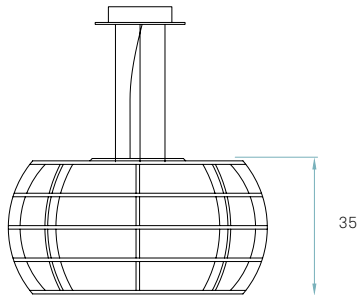

References

- KIM SG LED DIM0-10V
- KIM SG LED DIMBT

Awards

Certificates

Class I

Dimmable:
120 - 277V

Bluetooth Dimming:
220 - 240V

Wood shade colours

- 20 Ivory White
- 21 Natural Cherry
- 22 Natural Beech
- 24 Yellow
- 25 Orange
- 26 Red
- 28 Blue
- 29 Grey
- 30 Turquoise
- 31 Chocolate
- 32 Pink

Components

Diffuser
Matt satin acrylic

Wood
Birch Plywood

Metal canopy
Brushed Nickel
ø 17 cm - disc ø 23 cm

Electrical cable
Transparent
2 m drop

Steel cable
3 x 2 m drop

Box size
76 x 76 x 49 cm

Box volume
0,283 m³

Weight
Gross - 13,8 Kg
Net - 8,2 Kg

LED
 Circular Module
1 x 46,2 W 1400mA

Energy class
 A+
LED integrated

Driver
 ERP
1 unit - Ref. ESS040W-0900-42
 ERP
1 unit - Ref. ESS040W-0900-42
+
Bluetooth Control - CASAMBI / ELT
1 unit - Ref. CBU - ASD

Driver housed in canopy

Details

Input Voltage	Luminous Flux	CRI	Watt.	CCT	Lifetime (L70)
120 - 277V	N/A	90	32 W	3000 K	40000h
220 - 240V