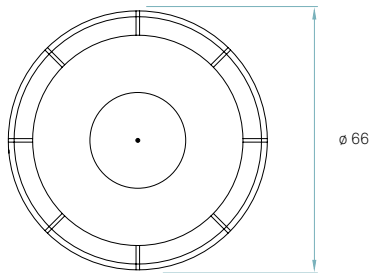

References

- KIM SG LED DIM0-10V
- KIM SG LED DIMBT

Awards

Certificates

Class I

Dimmable:
120 - 277V

Bluetooth Dimming:
220 - 240V

Wood shade colours

- 20 Ivory White
- 21 Natural Cherry
- 22 Natural Beech
- 24 Yellow
- 25 Orange
- 26 Red
- 28 Blue
- 29 Grey
- 30 Turquoise
- 31 Chocolate
- 32 Pink

Components

Diffuser
Matt satin acrylic

Wood
Birch Plywood

Metal canopy
Brushed Nickel
ø 17 cm - disc ø 23 cm

Electrical cable
Transparent
2 m drop

Steel cable
3 x 2 m drop

Box size
76 x 76 x 49 cm

Box volume
0,283 m³

Weight
Gross - 13,8 Kg
Net - 8,2 Kg

LED
 Circular Module
1 x 46,2 W 1400mA

Energy class
 A+
LED integrated

Driver
 ERP
1 unit - Ref. ESS040W-0900-42
 ERP
1 unit - Ref. ESS040W-0900-42
+
Bluetooth Control - CASAMBI / ELT
1 unit - Ref. CBU - ASD

Driver housed in canopy

Details

Input Voltage	Luminous Flux	CRI	Watt.	CCT	Lifetime (L70)
120 - 277V	N/A	90	32 W	3000 K	40000h
220 - 240V