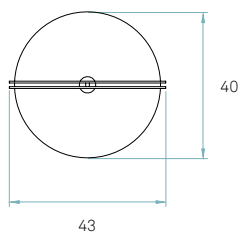

References

Certificates

Class I

220 - 250V

Wood shade colours

- 20 Ivory White
- 21 Natural Cherry
- 22 Natural Beech
- 24 Yellow
- 25 Orange
- 26 Red
- 28 Blue
- 29 Grey
- 30 Turquoise
- 31 Chocolate
- 32 Pink

Metallic Exoskeleton

- Brushed Nickel

Components

Metal canopy
Brushed Nickel
ø 10 cm - disc ø 14 cm

Electrical cable
Transparent
2 m drop

Steel cable
2 m drop

Box size
51 x 51 x 43 cm

Box volume
0,112 m³

Weight
Gross - 6,2 Kg
Net - 3 Kg

Recommended bulbs (Not Included)

E27

CFL Globe
1 x 23 W max.

or

LED Globe DIM
1 x 14 W max.

Energy class