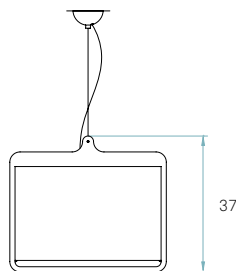

REF. ICON S 28
Icon

References

Certificates

Class I

220 - 250V

Wood shade colours

- 20 Ivory White
- 21 Natural Cherry
- 22 Natural Beech
- 24 Yellow
- 25 Orange
- 26 Red
- 28 Blue
- 29 Grey
- 30 Turquoise
- 31 Chocolate
- 32 Pink

Metallic Exoskeleton

- Brushed Nickel

Components

Metal canopy
Brushed Nickel
ø 10 cm - disc ø 14 cm

Electrical cable
Transparent
2 m drop

Steel cable
2 m drop

Box size
51 x 51 x 43 cm

Box volume
0,112 m³

Weight
Gross - 6,2 Kg
Net - 3 Kg

Recommended bulbs (Not Included)

E27

CFL Globe
1 x 23 W max.

or

LED Globe DIM
1 x 14 W max.

Energy class