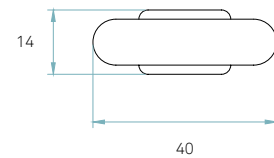

Details

Input Voltage	Luminous Flux	CRI	Watt.	CCT	Lifetime (L70)
24V	N/A	90	18 W	3000 K	40000h