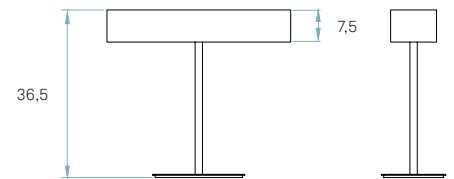

Details

Input Voltage	Luminous Flux	CRI	Watt.	CCT	Lifetime (L70)
24V	N/A	90	18 W	3000 K	40000h