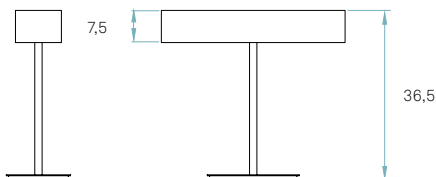

References

I M

I M DIM

Certificates

Class II

220 - 250V

Wood shade colours

	20 Ivory White
	21 Natural Cherry
	22 Natural Beech
	24 Yellow
	25 Orange
	26 Red
	28 Blue
	29 Grey
	30 Turquoise
	31 Chocolate
	32 Pink

Components

**Bottom & Upper
Diffuser**

Matt satin acrylic

Stem & Base
Brushed nickel

**Cord and plug
with on/off or
dimming
switch**
Transparent
140 cm

Box size
51 x 51 x 32 cm

Box volume
0,083 m³

Weight
Gross - 4,5 Kg
Net - 2,2 Kg

Recommended bulbs (Not Included)

GX53

LED Slim lamp
3 x 7 W max.

or

LED Slim lamp DIM
3 x 7 W max.

Energy class