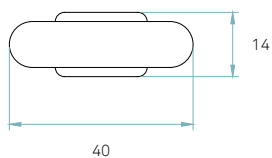

References

I M

I M DIM

Certificates

Class II

220 - 250V

Wood shade colours

	20 Ivory White
	21 Natural Cherry
	22 Natural Beech
	24 Yellow
	25 Orange
	26 Red
	28 Blue
	29 Grey
	30 Turquoise
	31 Chocolate
	32 Pink

Components

**Bottom & Upper
Diffuser**

Matt satin acrylic

Stem & Base
Brushed nickel

**Cord and plug
with on/off or
dimming
switch**
Transparent
140 cm

Box size
51 x 51 x 32 cm

Box volume
0,083 m³

Weight
Gross - 4,5 Kg
Net - 2,2 Kg

Recommended bulbs (Not Included)

GX53

LED Slim lamp
3 x 7 W max.

or

LED Slim lamp DIM
3 x 7 W max.

Energy class