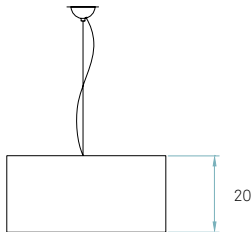

References

Certificates

Wood shade colours

- 20 Ivory White
- 21 Natural Cherry
- 22 Natural Beech
- 24 Yellow
- 25 Orange
- 26 Red
- 28 Blue
- 29 Grey
- 30 Turquoise
- 31 Chocolate
- 32 Pink

Components

Bottom diffuser
Matt satin acrylic

Metal canopy
Brushed Nickel
ø 10 cm - disc ø 14 cm

Electrical cable
Transparent
2 m drop

Steel cable
2 m drop

Box size
51 x 51 x 32 cm

Box volume
0,083 m³

Weight
Gross - 4,2 Kg
Net - 1,9 Kg

Recommended bulbs (Not Included)

E27

CFL Globe
1 x 23 W max.

or

LED Globe DIM
1 x 14 W max.

Energy class