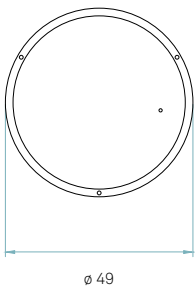

References

- G S
- G S DIM
- G S DIMRC

Certificates

- CE
- Class I
- 220 - 250V
- FSC
  www.fsc.org
  FSC® C110841
  The mark of responsible forestry

Wood shade colours

- 20 Ivory White
- 21 Natural Cherry
- 22 Natural Beech
- 24 Yellow
- 25 Orange
- 26 Red
- 28 Blue
- 29 Grey
- 30 Turquoise
- 31 Chocolate
- 32 Pink

Components

- DIFF
- **Top diffuser**
  Black or White
- **Note:** The standard top diffuser is white. Black is also available if you want no upward light diffusion.
- **Bottom diffuser**
  Matt satin acrylic

- **Metal canopy**
  Brushed Nickel
  ø 10 cm - disc ø 14 cm
- **Electrical cable**
  Transparent 2 m drop
- **Steel cable**
  3 x 2 m drop

Packaging

- **Box size**
  61 x 61 x 34 cm
- **Box volume**
  0,127 m³
- **Weight**
  Gross - 7,8 Kg
  Net - 3,8 Kg

- **T5C**
- **Circline Fluorescent**
  1 x 60 W
  (included)

- **Energy class**
- A+
- A+
- A
- B
- A
- Tube included

- **Ballast**
- TRIDONIC
  1 unit - Ref. 87500513
- PHILIPS
  1 unit - Ref. 913700761966
- BAG
  1 unit - Ref. 10096389
  + Remote Control - DANLERS

Details

Input Voltage	Luminous Flux *	CRI	Watt.	Total Watt.	CCT	Lifetime (L70)
220 - 250V	3559 lm	85	1 x 60 W	60 W	3000 K	12000h

* Measurements taken using white shades, Veneer Ref: 20 Ivory White