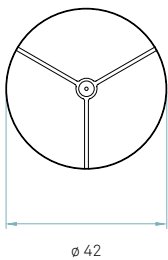

References

Certificates

Wood shade colours

- 20 Ivory White
- 21 Natural Cherry
- 22 Natural Beech
- 24 Yellow
- 25 Orange
- 26 Red
- 28 Blue
- 29 Grey
- 30 Turquoise
- 31 Chocolate
- 32 Pink

Components

Bottom diffuser
Matt satin acrylic

Metal canopy
Brushed Nickel
ø 10 cm - disc ø 14 cm

Electrical cable
Transparent
2 m drop

Steel cable
2 m drop

Box size
51 x 51 x 32 cm

Box volume
0,083 m³

Weight
Gross - 4,2 Kg
Net - 1,9 Kg

Recommended bulbs (Not Included)

E27

CFL Globe
1 x 23 W max.

or

LED Globe DIM
1 x 14 W max.

Energy class