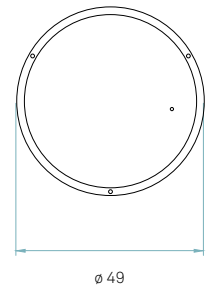

LED

LED

Linear Module
4 x 5,5 W 350mA

Energy class

A+

LED integrated

INFO

Driver

EFORE
1 unit - Ref. RCL030-0700B

EFORE
1 unit - Ref. RCL030-0700B
+ Bluetooth Control - CASAMBI / ELT
1 unit - Ref. CBU - ASD

Driver housed in canopy.