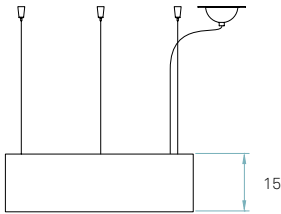

References

- G S
- G S DIM
- G S DIMRC

Certificates

- CE
- Class I
- 220 - 250V
- FSC
  www.fsc.org
  FSC® C110841
  The mark of responsible forestry

Wood shade colours

- 20 Ivory White
- 21 Natural Cherry
- 22 Natural Beech
- 24 Yellow
- 25 Orange
- 26 Red
- 28 Blue
- 29 Grey
- 30 Turquoise
- 31 Chocolate
- 32 Pink

Components

- DIFF
- **Top diffuser**
  Black or White
- **Note:** The standard top diffuser is white. Black is also available if you want no upward light diffusion.
- **Bottom diffuser**
  Matt satin acrylic

- **Metal canopy**
  Brushed Nickel
  ø 10 cm - disc ø 14 cm
- **Electrical cable**
  Transparent 2 m drop
- **Steel cable**
  3 x 2 m drop

Packaging

- **Box size**
  61 x 61 x 34 cm
- **Box volume**
  0,127 m³
- **Weight**
  Gross - 7,8 Kg
  Net - 3,8 Kg

- **T5C**
- **Circline Fluorescent**
  1 x 60 W
  (included)

- **Energy class**
- A+
- A+
- A
- B
- A
- Tube included

- **Ballast**
- TRIDONIC
  1 unit - Ref. 87500513
- PHILIPS
  1 unit - Ref. 913700761966
- BAG
  1 unit - Ref. 10096389
  + Remote Control - DANLERS

Details

Input Voltage	Luminous Flux *	CRI	Watt.	Total Watt.	CCT	Lifetime (L70)
220 - 250V	3559 lm	85	1 x 60 W	60 W	3000 K	12000h

* Measurements taken using white shades, Veneer Ref: 20 Ivory White