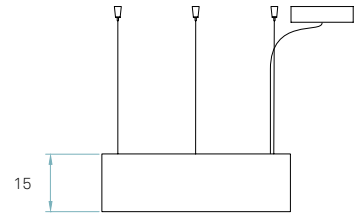

Components

Bottom diffuser
Matt satin acrylic

Metal canopy
Brushed Nickel
ø 10 cm - disc ø 14 cm

Electrical cable
Transparent
2 m drop

Steel cable
2 m drop

Box size
51 x 51 x 32 cm

Box volume
0,083 m³

Weight
Gross - 4,2 Kg
Net - 1,9 Kg

Components

- DIFF
- Top diffuser**
Black or White
- Note:** The standard top diffuser is white. Black is also available if you want no upward light diffusion.
- Bottom diffuser**
Matt satin acrylic

- Metal canopy**
Brushed Nickel
ø 10 cm - disc ø 14 cm
- Electrical cable**
Transparent 2 m drop
- Steel cable**
3 x 2 m drop

Electrical cable
Transparent 2 m drop

Steel cable
3 x 2 m drop

Packaging

Box size
61 x 61 x 34 cm

Box volume
0,127 m³

Weight
Gross - 8,1 Kg
Net - 4,1 Kg

LED

LED