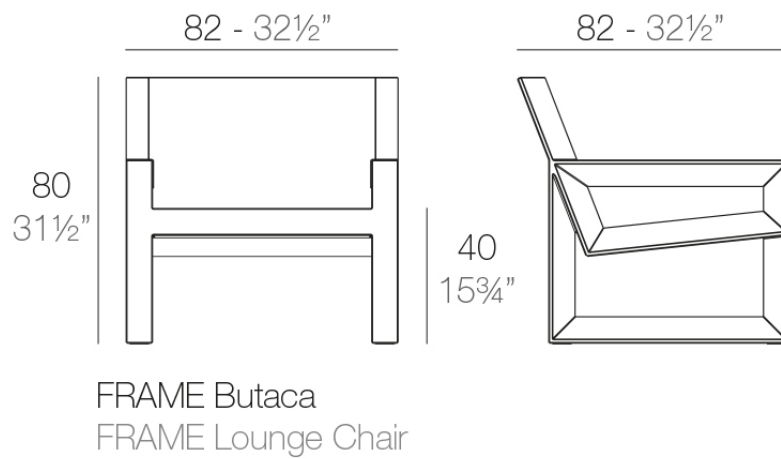

Products / Lounge Chairs / Frame Lounge Chair

Frame lounge chair

by Ramón Esteve

Frame, outdoor collection by Ramon Esteve, comes from generating serene and timeless shapes using the framework as elementary geometry. The endless possibilities offered by the material using advanced technology, was the motivation to explore the limits.

Info

Description

Made of polyethylene resin by rotational moulding. 100% Recyclable. Item suitable for indoor and outdoor use. Available in different finishes.

Weight: 20.6 Kg

Finishes

finishes

BASIC

Ref. 54088