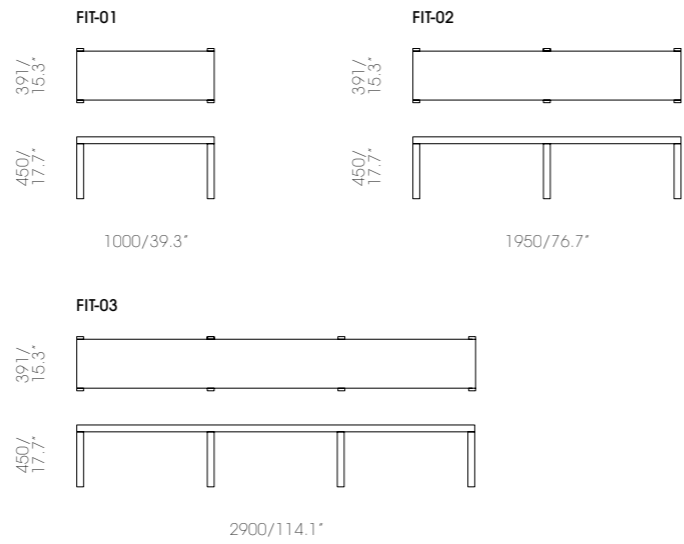

FIT

Designer

Matthew Prince
2012

Material

top: mild steel/stainless steel
frame: solid oak

Finish

top (mild steel): powder coat
top (stainless steel): brushed brass
frame: natural/black

see page 129 for finish options

Warranty

5 year structural

Note

indoor product

SHELF