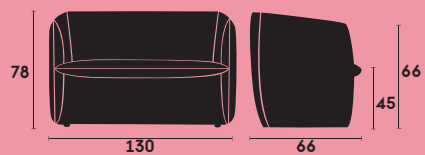

5605

Double seat lounge chair.  
The curving profiles and rounded  
surfaces are a combination of  
progressive curves.

565

**Butaca lounge tapizada.**  
Debe funcionar en cualquier  
circunstancia, ya sea en el lobby  
de un hotel o en el salón de una  
vivienda

# Plum

---

Large lounge chair suitable for any circumstances, hotel, public or private lounges.

565

**Ref. 560**  
Butaca tapizada. / Lounge upholstered chair.

**Ref. 560S**  
Butaca doble. / Upholstered bench.