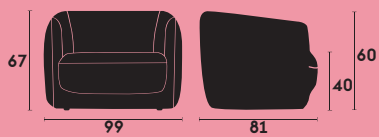

5605

Double seat lounge chair.  
The curving profiles and rounded  
surfaces are a combination of  
progressive curves.

565

**Butaca lounge tapizada.**  
Debe funcionar en cualquier  
circunstancia, ya sea en el lobby  
de un hotel o en el salón de una  
vivienda

# Plum

---

Large lounge chair suitable for any circumstances, hotel, public or private lounges.

565

**Ref. 560**  
Butaca tapizada. / Lounge upholstered chair.

**Ref. 560S**  
Butaca doble. / Upholstered bench.