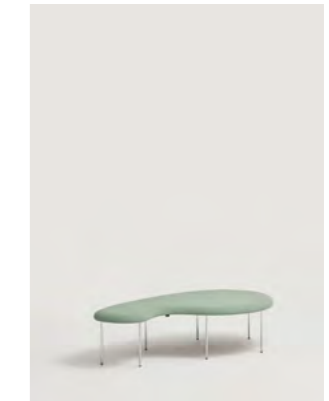

La estructura consta de un tablero de 15 mm de contrachapado de abedul tapizado con dos espumas de diferentes densidades para darle una mayor comodidad. Pies de tubo de hierro reforzado de 16 milímetros.

### *Bench / Banco*

**182**  
Bench upholstered seat with steel legs  
/ Banco asiento tapizado con patas  
metálicas

**183**  
Bench upholstered seat with steel legs  
/ Banco asiento tapizado con patas  
metálicas

**184**  
Bench upholstered seat with steel legs  
/ Banco asiento tapizado con patas  
metálicas

**186**  
Bench upholstered seat with steel legs  
/ Banco asiento tapizado con patas  
metálicas

338

## DROPLETS collection

*Design by Claesson Koivisto Rune*

**EN** Collection of benches and side tables with a light and elegant aesthetic. A minimalist design but with a presence that impacts the environment. The designers, the Claesson Koivisto Rune, were inspired by the shapes that droplets of water make when they land on a surface. The different models allow endless combinations that make this collection a set perfectly adaptable to common spaces, retail and hotels.