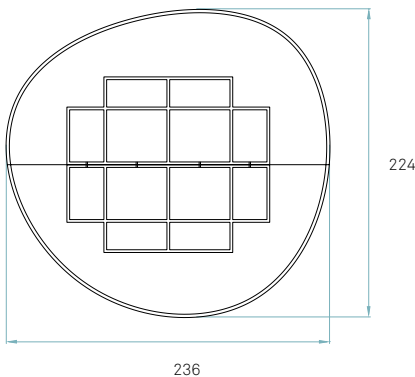

# LED Candelabro

by Mariví Calvo

REF. CLBO 15 LED DIM GB 22  
Candelabro

References

WB - White birds  
GB - Gold birds

**Note:**  
Drop lengths proposed here are for a 330-400 cm ceiling. Other lengths may be requested.

**Weight**  
Gross - 518,5 Kg  
Net - 138 Kg

Light circuits

Recommended bulbs (Included)

Circuit 1:

Spotlights

**GU10** 4 x LED DIM 7 W

Circuit 2:

TOT4 S

**LED** Linear Module 28 x 5,5 W (integrated)

Circuit 3:

- ATA SP
- MMIK S
- POD SP
- POD SM
- POPY SP
- RDROP SM
- RDROP SG

- E27** 3 x LED DIM Globe 10,5 W
- E27** 2 x LED DIM Mini Globe 7 W
- E27** 1 x LED DIM Globe 10,5 W
- E27** 1 x LED DIM Globe 10,5 W
- E27** 1 x LED DIM Globe 10,5 W
- G9** 4 x LED DIM 3 W
- G9** 2 x LED DIM 3 W