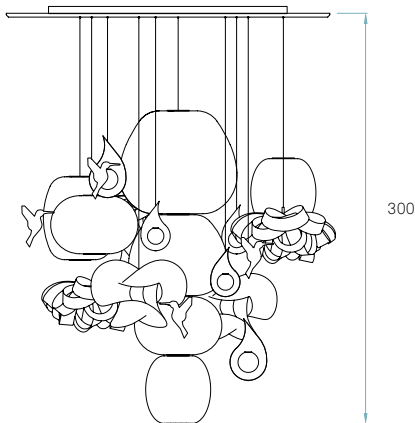

# LED Candelabro

by Mariví Calvo

REF. CLBO 15 LED DIM GB 22  
Candelabro

References

WB - White birds  
GB - Gold birds

**Note:**  
Drop lengths proposed here are for a 330-400 cm ceiling. Other lengths may be requested.

Components

**Canopy**  
Upholstered off cream leather  
ø 245 cm

**Ceramic birds**  
Glaze: white or gold

**Required**  
Shade mount required  
Difficulty: \*\*\*\*\*

for freight, please consult our offices

**Weight**  
Gross - 518,5 Kg  
Net - 138 Kg

Light circuits

Recommended bulbs (Included)

Circuit 1:

Spotlights

**GU10** 4 x LED DIM 7 W

Circuit 2:

TOT4 S