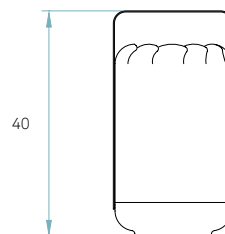

## Packaging

**Box size**  
31 x 31 x 57 cm

**Box volume**  
0,055 m<sup>3</sup>

**Weight**  
Gross - 2,4 Kg  
Net - 1,2 Kg

REF. CHOU MPB 28, CHOU MPA 21 & CHOU MMA 20  
Chou Small Short, Small Tall & Medium Tall