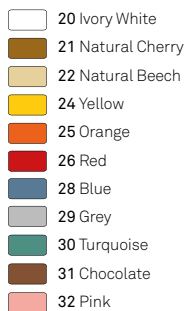

Wood shade colours