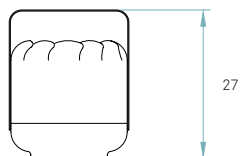

References

CHOU MPB

CHOU MPB DIM