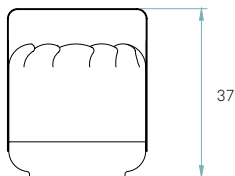

References

CHOU MMB

CHOU MMB DIM

Certificates

Class II

220 - 250V

Wood shade colours

	20 Ivory White
	21 Natural Cherry
	22 Natural Beech
	24 Yellow
	25 Orange
	26 Red
	28 Blue
	29 Grey
	30 Turquoise
	31 Chocolate
	32 Pink

Awards

Germany 2015

Components

Base & Handle
Black laquered
spun metal

**Cord and plug with on/off
or dimming switch**
Black 125 cm

Box size
41 x 41 x 48 cm

Box volume
0,081 m³

Weight
Gross - 4,2 Kg
Net - 2,3 Kg

Recommended bulbs (Not Included)

E27

CFL Mini Globe
1 x 11 W max.

or

CFL Spherical DIM
1 x 11 W max.

or

LED Spherical DIM
1 x 11 W max.

Energy class