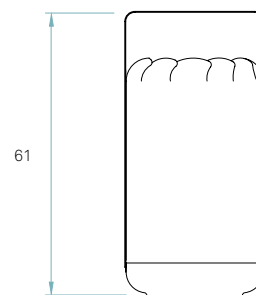

References

Certificates

Wood shade colours

Awards

Components

Packaging

Box size
41 x 41 x 73 cm

Box volume
0,123 m³

Weight
Gross - 5 Kg
Net - 2,6 Kg

Recommended bulbs (Not Included)

Energy class