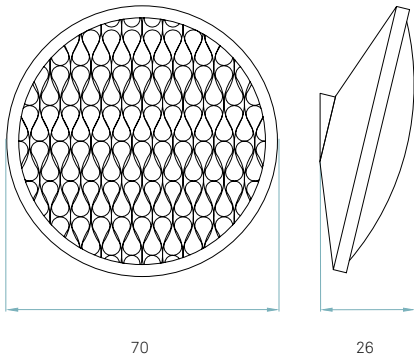

References

CERV A BK LED DIM0-10V
CERV A W LED DIM0-10V

CERV A BK LED DIMBT
CERV A W LED DIMBT

Certificates

Class I

Dimmable:
120 - 277V

Bluetooth Dimming:
220 - 240V

Wood shade colours

- 20 Ivory White
- 21 Natural Cherry
- 22 Natural Beech
- 24 Yellow
- 25 Orange
- 26 Red
- 28 Blue
- 29 Grey
- 30 Turquoise
- 31 Chocolate
- 32 Pink

Metal Outer

- W Matt White
- BK Matt Black

Components

Diffuser
Matt satin acrylic

Back plate
White or Black

Box size
88 x 88 x 34 cm

Box volume
0,263 m³

Weight
Gross - 16,9 Kg
Net - 10,4 Kg

LED
String
30 x 1 W 24 V

Energy class

LED integrated

Driver

EFORE
1 unit - Ref. RCL030-1100A

EFORE
1 unit - Ref. RCL030-1100A
+
Bluetooth Control - CASAMBI / ELT
1 unit - Ref. CBU - ASD

Details

Input Voltage	Luminous Flux *	CRI	Watt.	CCT	Lifetime (L70)
120 - 277V	858 lm	80	30 W	3000 K	40000h
220 - 240V					

* Measurements taken using white shades, Veneer Ref: 20 Ivory White