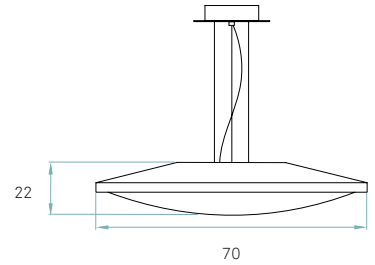

Diffuser
Matt satin acrylic

Canopy finish
Canopies will come in the same finish as the selected finish for the metal exterior of the lamp.

Metal canopy
ø 14 cm - disc ø 20 cm

Electrical cable
W - Transparent
BK - Black textile
2 m drop

Steel cable
BK - Black
3 x 2 m drop

Box size
88 x 88 x 34 cm

Box volume
0,263 m³

Weight
Gross - 16,6 Kg
Net - 10,4 Kg

REF. CERV S BK LED 21
Cervantes

LED
 String
30 x 1 W 24 V

Energy class
A+
LED integrated