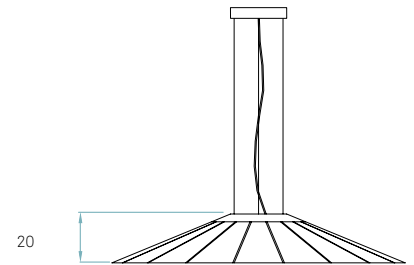

LED

- **LED**
  Circular Module
  1 x 46,2 W 1400mA

Energy class

A+
LED integrated