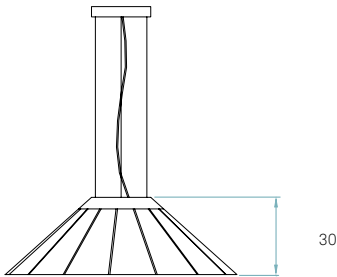

References

- BNGA SM LED DIM0-10V
- BNGA SM LED DIMBT

Awards

Chicago 2017

Germany 2018

Certificates

Class I

Dimmable:
120 - 277V

Bluetooth Dimming:
220 - 240V

The mark of responsible forestry

Wood shade colours

- 20 Ivory White
- 21 Natural Cherry
- 22 Natural Beech
- 24 Yellow
- 25 Orange
- 26 Red
- 28 Blue
- 29 Grey
- 30 Turquoise
- 31 Chocolate
- 32 Pink

Components

Diffuser
Matt satin acrylic

Metal canopy
Black ø 23 cm

Electrical cable
Black textile
2 m drop

Steel cable
Black
3 x 2 m drop

Box size
110 x 107 x 50 cm
Wood crated
for transport

Box volume
0,589 m³

Weight
Gross - 43 Kg
Net - 5,2 Kg

LED
 Circular Module
1 x 30 W 900mA

Energy class
 A+
LED integrated

Driver
 ERP
1 unit - Ref. ESS040W-0900-42

ERP
1 unit - Ref. ESS040W-0900-42
+
Bluetooth Control - CASAMBI / ELT
1 unit - Ref. CBU - ASD

Driver housed in canopy

Details

Input Voltage	Luminous Flux	CRI	Watt.	CCT	Lifetime (L70)
120 - 277V	1462	90	32 W	3000 K	40000h
220 - 240V