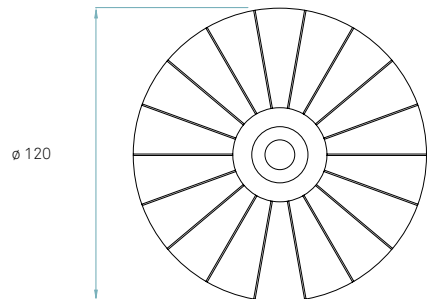

Driver housed in canopy

LED

- LED**
Circular Module
1 x 46,2 W 1400mA

Energy class

A+
LED integrated

Details

Input Voltage	Luminous Flux	CRI	Watt.	CCT	Lifetime (L70)
120 - 277V	2545	90	52 W	3000 K	40000h
220 - 240V					