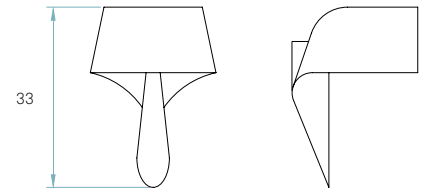

References

AIRA

Certificates

Class I
220 - 250V

Wood shade colours

- 20 Ivory White
- 21 Natural Cherry
- 22 Natural Beech
- 24 Yellow
- 25 Orange
- 26 Red
- 28 Blue
- 29 Grey
- 30 Turquoise
- 31 Chocolate
- 32 Pink

Awards

Chicago 2009

Components

Back plate
Chrome

Packaging

Box size
43 x 31 x 29 cm

Box volume
0,039 m³

Weight
Gross - 1,5 Kg
Net - 0,3 Kg

Recommended bulbs (Not Included)

E14

LED Mini Globe DIM
1 x 5 W max.

Energy class