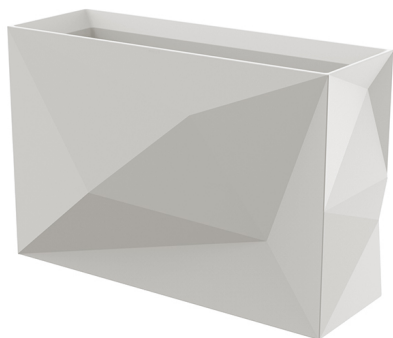

## FAZ WALL PLANTER 40x120x80cm

By Ramon Esteve

Ramón Esteve, architect of harmony, serenity, timelessness and universality has created mineral and emphatic shapes that make FAZ a design that contextualizes with homes and installations. An ambience, encircling as a result of the blissful combination of the material and lighting, so that the sole sensation would be its fusion. Their VONDOM spirit is experienced exclusively in the quality of the material that permits an exterior using even in the most exacting environments. The modularity of FAZ permits the consumers to adapt the furniture and flowerpots to their style and needs without losing the harmony of this furniture set. It's upholstery is available in excellent quality nautical canvas or polyester fabric. The result is a product that transmits essence, that contains the complexity and the density of a work finalized to the extreme degree, the purpose of which is to create desirable places to live. *ca vivir.*

#### Description

Pot made of polyethylene resin by rotational moulding. 100% Recyclable. Item suitable for indoor and outdoor use. Available in different finishes.