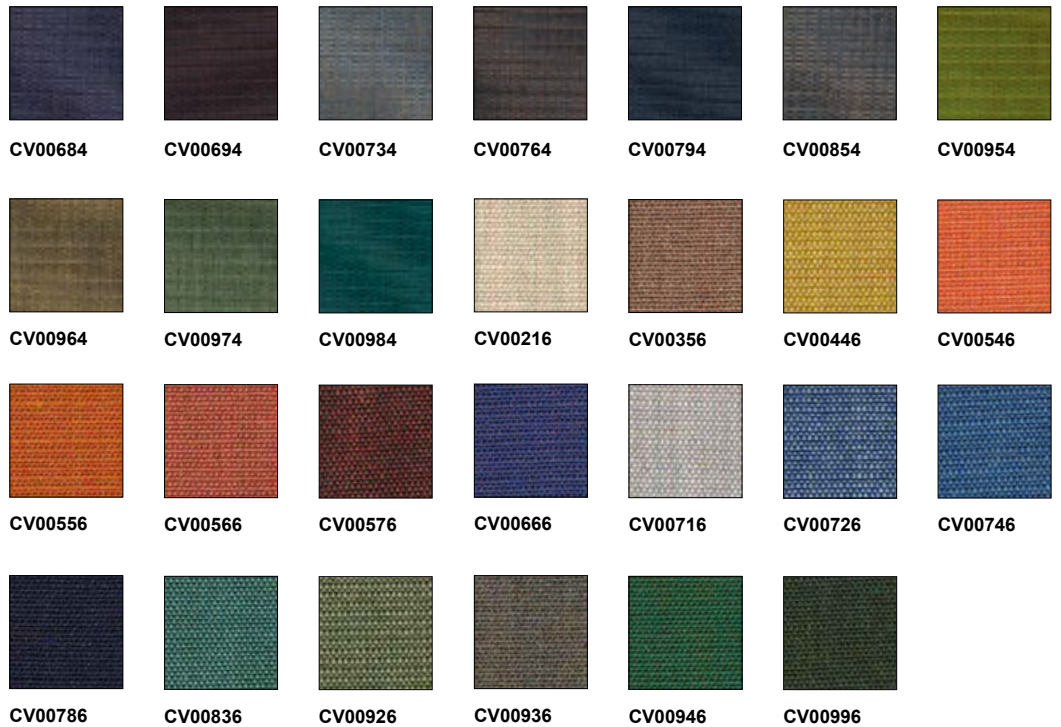

CHROME FREE

Arper grade
CHAIRS: ES

Arper grade
SOFAS: ES

kvadrat

Canvas 2

Kvadrat's Canvas has been
awarded the EU Ecolabel

Arper grade
CHAIRS: D

Arper grade
SOFAS: F