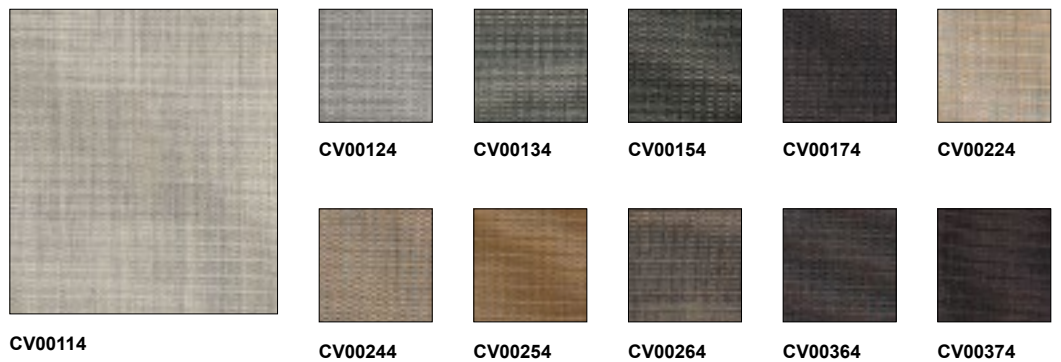

CHROME FREE

Arper grade
CHAIRS: ES

Arper grade
SOFAS: ES

kvadrat

Canvas 2

Kvadrat's Canvas has been
awarded the EU Ecolabel

Arper grade
CHAIRS: D

Arper grade
SOFAS: F